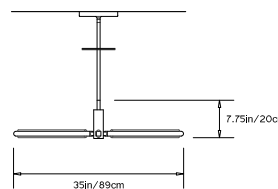

PRIS Y CHANDELIER

Collection:
Pris

Design Year:
2016

Dimensions:
W 30in/78cm x D 35in/89cm x H 7.75in/20cm

Weight:
9lbs/4.1kg

Specifications:
Wattage: 39
Lumens: 3000 Total
Color Temperature: 2700K
CRI: 95+
Life Hours: 50,000+
Internal TRIAC Dimmable Driver (120V)

Remote TRIAC Dimmable Driver (120/240V) or
Remote 0-10V Dimmable Driver (120-240V) upon
request

Suspension:
0.625in pipe and 8in round canopy in matching metal
finish. Ships with 2ft/60cm long pipe to measure on
site. Longer pipe lengths available upon request.

Materials:
Solid Brass, Machined Aluminum, LED

Metal Finish Options:
Standard: Satin Brass, Polished Nickel
Upgrades: Brushed Nickel, Antique Brass,
Dark Bronze, Black Brass

Certifications:

Made in New York

FRONT

* All fixtures are made to order. Please
contact our sales team if you have any
custom requests.