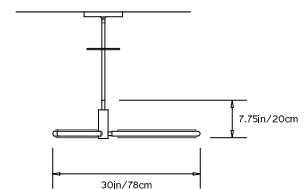

SIDE

* All fixtures are made to order. Please
contact our sales team if you have any
custom requests.