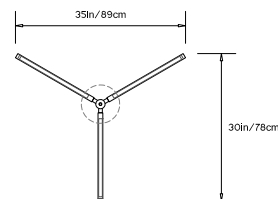

PRIS Y CHANDELIER

Collection:
Pris

Design Year:
2016

Dimensions:
W 30in/78cm x D 35in/89cm x H 7.75in/20cm

Weight:
9lbs/4.1kg

Specifications:
Wattage: 39
Lumens: 3000 Total
Color Temperature: 2700K
CRI: 95+
Life Hours: 50,000+
Internal TRIAC Dimmable Driver (120V)

Remote TRIAC Dimmable Driver (120/240V) or
Remote 0-10V Dimmable Driver (120-240V) upon
request

Suspension:
0.625in pipe and 8in round canopy in matching metal
finish. Ships with 2ft/60cm long pipe to measure on
site. Longer pipe lengths available upon request.

Materials:
Solid Brass, Machined Aluminum, LED

Metal Finish Options:
Standard: Satin Brass, Polished Nickel
Upgrades: Brushed Nickel, Antique Brass,
Dark Bronze, Black Brass

Certifications:

Made in New York

TOP