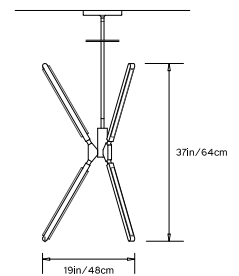

## PRIS TORCH

**Collection:**  
Pris

**Design Year:**  
2017

**Dimensions:**  
W 22in/56cm x D 19in/48cm x H 37in/64cm

**Weight:**  
15lbs/6.8kg

**Specifications:**

Wattage: 78  
 Lumens: 5980 Total  
 Color Temperature: 2700K  
 CRI: 95+  
 Life Hours: 50,000+  
 Internal TRIAC Dimmable Driver (120V)

Remote TRIAC Dimmable Drivers (120/240V) or  
 Remote 0-10V Dimmable Driver (120-240V) upon  
 request

**Suspension:**

0.625in pipe and 8in round canopy in matching metal  
 finish. Ships with 6ft/182cm long pipe to measure on  
 site. Longer pipe lengths available upon request.

**Made in New York**

\* All fixtures are made to order. Please  
 contact our sales team if you have any  
 custom requests.

TOP

FRONT

SIDE