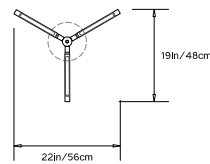

PRIS TORCH

Collection:
Pris

Design Year:
2017

Dimensions:
W 22in/56cm x D 19in/48cm x H 37in/64cm

Weight:
15lbs/6.8kg

Specifications:

Wattage: 78
Lumens: 5980 Total
Color Temperature: 2700K
CRI: 95+
Life Hours: 50,000+
Internal TRIAC Dimmable Driver (120V)

Remote TRIAC Dimmable Drivers (120/240V) or
Remote 0-10V Dimmable Driver (120-240V) upon
request

Suspension:

0.625in pipe and 8in round canopy in matching metal
finish. Ships with 6ft/182cm long pipe to measure on
site. Longer pipe lengths available upon request.

Materials:

Solid Brass, Machined Aluminum, LED

Metal Finish Options:

Standard: Satin Brass, Polished Nickel
Upgrades: Brushed Nickel, Antique Brass,
Dark Bronze, Black Brass

Certifications:

Made in New York

* All fixtures are made to order. Please
contact our sales team if you have any
custom requests.

TOP