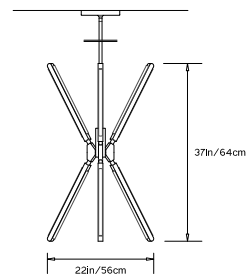

PRIS TORCH

Collection:
Pris

Design Year:
2017

Dimensions:
W 22in/56cm x D 19in/48cm x H 37in/64cm

Weight:
15lbs/6.8kg

Specifications:

Wattage: 78
Lumens: 5980 Total
Color Temperature: 2700K
CRI: 95+
Life Hours: 50,000+
Internal TRIAC Dimmable Driver (120V)

Remote TRIAC Dimmable Drivers (120/240V) or
Remote 0-10V Dimmable Driver (120-240V) upon
request

Suspension:

0.625in pipe and 8in round canopy in matching metal
finish. Ships with 6ft/182cm long pipe to measure on
site. Longer pipe lengths available upon request.

Materials:

Solid Brass, Machined Aluminum, LED

Metal Finish Options:

Standard: Satin Brass, Polished Nickel
Upgrades: Brushed Nickel, Antique Brass,
Dark Bronze, Black Brass

Certifications:

Made in New York

* All fixtures are made to order. Please
contact our sales team if you have any
custom requests.

TOP

FRONT