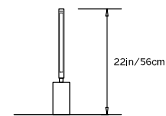

FRONT

* All fixtures are made to order. Please contact our sales team if you have any custom requests.