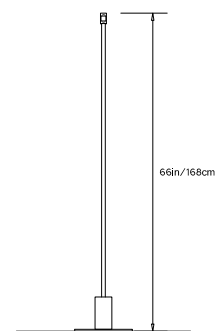

SIDE

* All fixtures are made to order. Please contact our sales team if you have any custom requests.