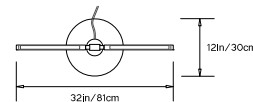

PRIS T FLOOR LAMP

Collection:
Pris

Design Year:
2016

Dimensions:
W 32in/81cm x D 12in/30cm x H 66in/168cm

Weight:
23lbs/10.4kg

Specifications:
Wattage: 20
Lumens: 1488 Total
Color Temperature: 2700K
CRI: 90+
Life Hours: 50,000+
Internal Driver, Dimmer at Base
12ft black lamp cord with in-line on/off switch

Materials:
Solid Brass, Machined Aluminum, LED

Metal Finish Options:
Standard: Satin Brass, Polished Nickel
Upgrades: Brushed Nickel, Antique Brass,
Dark Bronze, Black Brass

Certifications:
UL or cUL on request, CE

Made in New York

TOP