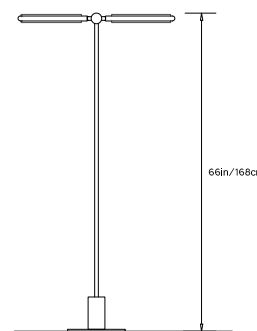

PRIS T FLOOR LAMP

Collection:
Pris

Design Year:
2016

Dimensions:
W 32in/81cm x D 12in/30cm x H 66in/168cm

Weight:
23lbs/10.4kg

Specifications:
Wattage: 20
Lumens: 1488 Total
Color Temperature: 2700K
CRI: 90+
Life Hours: 50,000+
Internal Driver, Dimmer at Base
12ft black lamp cord with in-line on/off switch

Materials:
Solid Brass, Machined Aluminum, LED

Metal Finish Options:
Standard: Satin Brass, Polished Nickel
Upgrades: Brushed Nickel, Antique Brass,
Dark Bronze, Black Brass

Certifications:
UL or cUL on request, CE

Made in New York

FRONT

* All fixtures are made to order. Please contact our sales team if you have any custom requests.