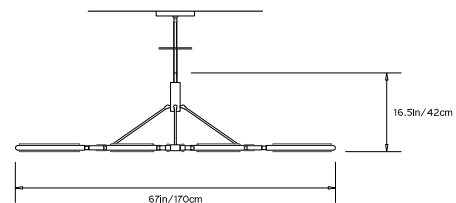

FRONT/SIDE