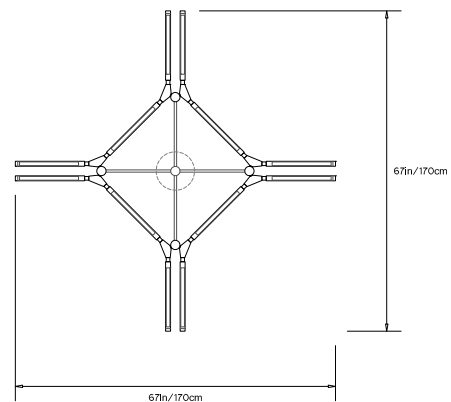

PRIS MAJOR 67 CHANDELIER

Collection:
Pris

Design Year:
2015

Dimensions:
W 67in/170cm x D 67in/170cm x H 16.5in/42cm

Weight:
30lbs/13.6kg

Specifications:
Wattage: 116
Lumens: 8968 Total
Color Temperature: 2700K
CRI: 95+
Life Hours: 50,000+
Internal TRIAC Dimmable Drivers (120V)

Remote TRIAC Dimmable Drivers (120/240V) or
Remote 0-10V Dimmable Drivers (120-240V) upon
request

Suspension:
0.625in pipe and 8in round canopy in matching
metal finish. Ships with 2ft/60cm long pipe to
measure on site. Longer pipe lengths available
upon request.

Materials:
Solid Brass, Machined Aluminum, LED

Metal Finish Options:
Standard: Satin Brass, Polished Nickel
Upgrades: Brushed Nickel, Antique Brass,
Dark Bronze, Black Brass

Certifications:

Made in New York

* All fixtures are made to order. Please
contact our sales team if you have any
custom requests.

TOP