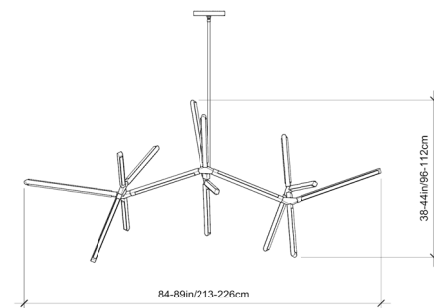

PRIS HORIZON

Collection:
Pris

Design Year:
2019

Dimensions:
W 84-49in/213-226cm
D 38-42in/96-107cm
H 38-44in/96-112cm

Weight:
30lbs/13.6kg

Specifications:
Wattage: 225
Lumens: 17442 Total
Color Temperature: 2700K
CRI: 95+
Life Hours: 50,000+
Internal TRIAC Dimmable Drivers (120V)

Remote TRIAC Dimmable Drivers (120/240V) or
Remote 0-10V Dimmable Drivers (120-240V) upon
request

Suspension:
0.625in pipe and 10in round canopy in matching metal
finish. Ships with 3ft/92cm long pipe to measure on
site. Longer pipe lengths available upon request.

Materials:
Solid Brass, Machined Aluminum, LED

Metal Finish Options:
Standard: Satin Brass, Polished Nickel
Upgrades: Brushed Nickel, Antique Brass,
Dark Bronze, Black Brass

Certifications:

Made in New York

* All fixtures are made to order. Please
contact our sales team if you have any
custom requests.

SIDE