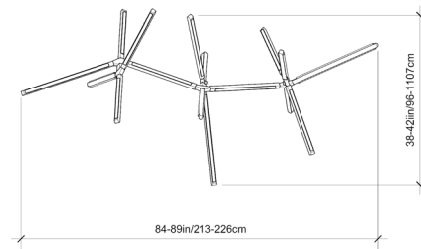

PRIS HORIZON

Collection:
Pris

Design Year:
2019

Dimensions:
W 84-49in/213-226cm
D 38-42in/96-107cm
H 38-44in/96-112cm

Weight:
30lbs/13.6kg

Specifications:
Wattage: 225
Lumens: 17442 Total
Color Temperature: 2700K
CRI: 95+
Life Hours: 50,000+
Internal TRIAC Dimmable Drivers (120V)

Remote TRIAC Dimmable Drivers (120/240V) or
Remote 0-10V Dimmable Drivers (120-240V) upon
request

Suspension:
0.625in pipe and 10in round canopy in matching metal
finish. Ships with 3ft/92cm long pipe to measure on
site. Longer pipe lengths available upon request.

Materials:
Solid Brass, Machined Aluminum, LED

Metal Finish Options:
Standard: Satin Brass, Polished Nickel
Upgrades: Brushed Nickel, Antique Brass,
Dark Bronze, Black Brass

Certifications:

Made in New York

* All fixtures are made to order. Please
contact our sales team if you have any
custom requests.

TOP