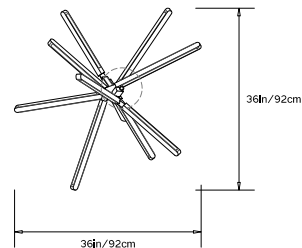

PRIS CRYSTALLINE

Collection:
Pris

Design Year:
2018

Dimensions:
W 36in/92cm x D 30in/76cm x H 58in/147cm

Weight:
19lbs/8.6kg

Specifications:

Wattage: 129
Lumens: 9994 Total
Color Temperature: 2700K
CRI: 95+
Life Hours: 50,000+
Internal TRIAC Dimmable Drivers (120V)

Remote TRIAC Dimmable Drivers (120/240V) or
Remote 0-10V Dimmable Drivers (120-240V) upon
request

Suspension:

0.625in pipe and 8in round canopy in matching metal
finish. Ships with 3ft/92cm long pipe to measure on
site. Longer pipe lengths available upon request.

Materials:

Solid Brass, Machined Aluminum, LED

Metal Finish Options:

Standard: Satin Brass, Polished Nickel
Upgrades: Brushed Nickel, Antique Brass,
Dark Bronze, Black Brass

Certifications:

Made in New York

* All fixtures are made to order. Please
contact our sales team if you have any
custom requests.

TOP