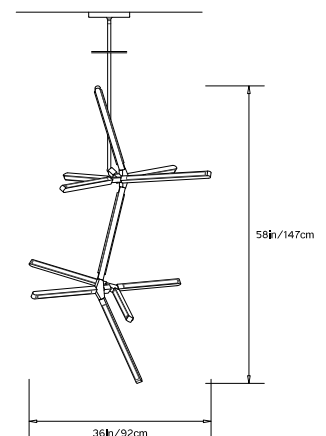

PRIS CRYSTALLINE

Collection:
Pris

Design Year:
2018

Dimensions:
W 36in/92cm x D 30in/76cm x H 58in/147cm

Weight:
19lbs/8.6kg

Specifications:

Wattage: 129
 Lumens: 9994 Total
 Color Temperature: 2700K
 CRI: 95+
 Life Hours: 50,000+
 Internal TRIAC Dimmable Drivers (120V)

Remote TRIAC Dimmable Drivers (120/240V) or
 Remote 0-10V Dimmable Drivers (120-240V) upon
 request

Suspension:

0.625in pipe and 8in round canopy in matching metal
 finish. Ships with 3ft/92cm long pipe to measure on
 site. Longer pipe lengths available upon request.

* All fixtures are made to order. Please
 contact our sales team if you have any
 custom requests.

TOP

FRONT

SIDE