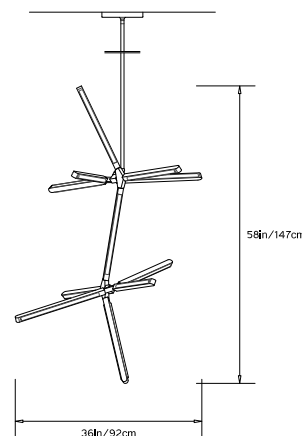

PRIS CRYSTALLINE

Collection:
Pris

Design Year:
2018

Dimensions:
W 36in/92cm x D 30in/76cm x H 58in/147cm

Weight:
19lbs/8.6kg

Specifications:

Wattage: 129
 Lumens: 9994 Total
 Color Temperature: 2700K
 CRI: 95+
 Life Hours: 50,000+
 Internal TRIAC Dimmable Drivers (120V)

Remote TRIAC Dimmable Drivers (120/240V) or
 Remote 0-10V Dimmable Drivers (120-240V) upon
 request

Suspension:

0.625in pipe and 8in round canopy in matching metal
 finish. Ships with 3ft/92cm long pipe to measure on
 site. Longer pipe lengths available upon request.

* All fixtures are made to order. Please
 contact our sales team if you have any
 custom requests.

TOP

FRONT

SIDE