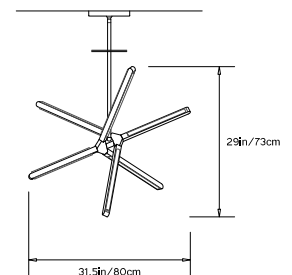

## PRIS CRYSTAL

**Collection:**  
Pris

**Design Year:**  
2018

**Dimensions:**  
W 31.5in/80cm x D 28.25in/72cm x H 29in/73cm

**Weight:**  
10lbs/4.5kg

**Specifications:**  
 Wattage: 71  
 Lumens: 5472 Total  
 Color Temperature: 2700K  
 CRI: 95+  
 Life Hours: 50,000+  
 Internal TRIAC Dimmable Driver (120V)

**Made in New York**

\* All fixtures are made to order. Please  
 contact our sales team if you have any  
 custom requests.

TOP

FRONT

SIDE