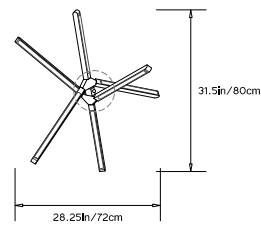

PRIS CRYSTAL

Collection:
Pris

Design Year:
2018

Dimensions:
W 31.5in/80cm x D 28.25in/72cm x H 29in/73cm

Weight:
10lbs/4.5kg

Specifications:
Wattage: 71
Lumens: 5472 Total
Color Temperature: 2700K
CRI: 95+
Life Hours: 50,000+
Internal TRIAC Dimmable Driver (120V)

Remote TRIAC Dimmable Driver (120/240V) or
Remote 0-10V Dimmable Driver (120-240V) upon
request

Suspension:
0.625in pipe and 8in round canopy in matching metal
finish. Ships with 3ft/92cm long pipe to measure on
site. Longer pipe lengths available upon request.

Materials:
Solid Brass, Machined Aluminum, LED

Metal Finish Options:
Standard: Satin Brass, Polished Nickel
Upgrades: Brushed Nickel, Antique Brass,
Dark Bronze, Black Brass

Certifications:

Made in New York

* All fixtures are made to order. Please
contact our sales team if you have any
custom requests.

TOP