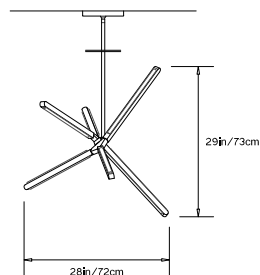

PRIS CRYSTAL

Collection:
Pris

Design Year:
2018

Dimensions:
W 31.5in/80cm x D 28.25in/72cm x H 29in/73cm

Weight:
10lbs/4.5kg

Specifications:
Wattage: 71
Lumens: 5472 Total
Color Temperature: 2700K
CRI: 95+
Life Hours: 50,000+
Internal TRIAC Dimmable Driver (120V)

Remote TRIAC Dimmable Driver (120/240V) or
Remote 0-10V Dimmable Driver (120-240V) upon
request

Suspension:
0.625in pipe and 8in round canopy in matching metal
finish. Ships with 3ft/92cm long pipe to measure on
site. Longer pipe lengths available upon request.

Materials:
Solid Brass, Machined Aluminum, LED

Metal Finish Options:
Standard: Satin Brass, Polished Nickel
Upgrades: Brushed Nickel, Antique Brass,
Dark Bronze, Black Brass

Certifications:

Made in New York

* All fixtures are made to order. Please
contact our sales team if you have any
custom requests.

FRONT