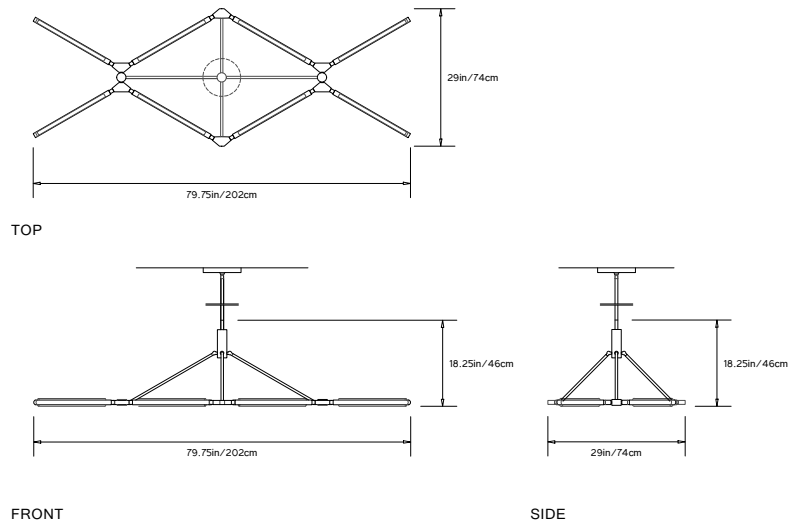

PRIS CROWN CHANDELIER

Collection:
Pris

Design Year:
2016

Dimensions:
W 79.75in/202cm x D 29in/74cm x H 18.25in/46cm

Weight:
26lbs/11.8kg

Specifications:
Wattage: 103
Lumens: 7980 Total
Color Temperature: 2700K
CRI: 95+
Life Hours: 50,000+
Internal TRIAC Dimmable Drivers (120V)

Remote TRIAC Dimmable Drivers (120/240V) or
Remote 0-10V Dimmable Drivers (120-240V) upon
request

Suspension:
0.625in pipe and 8in round canopy in matching
metal finish. Ships with 2ft/60cm long pipe to
measure on site. Longer pipe lengths available
upon request.

Materials:
Solid Brass, Machined Aluminum, LED

Metal Finish Options:
Standard: Satin Brass, Polished Nickel
Upgrades: Brushed Nickel, Antique Brass,
Dark Bronze, Black Brass

Certifications:

Made in New York

* All fixtures are made to order. Please
contact our sales team if you have any
custom requests.