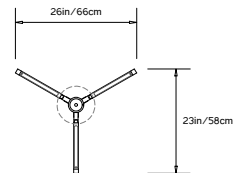

PRIS BLAZE

Collection:
Pris

Design Year:
2017

Dimensions:
W 26in/66cm x D 23in/58cm x H 52in/132cm

Weight:
22 lbs/9.9kg

Specifications:

Wattage: 98
Lumens: 7520 Total
Color Temperature: 2700K
CRI: 95+
Life Hours: 50,000+
Internal TRIAC Dimmable Drivers (120V)

Remote TRIAC Dimmable Drivers (120/240V) or
Remote 0-10V Dimmable Drivers (120-240V) upon
request

Suspension:

0.625in pipe and 8in round canopy in matching metal
finish. Ships with 6ft/182cm long pipe to measure on
site. Longer pipe lengths available upon request.

Materials:

Solid Brass, Machined Aluminum, LED

Metal Finish Options:

Standard: Satin Brass, Polished Nickel
Upgrades: Brushed Nickel, Antique Brass,
Dark Bronze, Black Brass

Certifications:

Made in New York

* All fixtures are made to order. Please
contact our sales team if you have any
custom requests.

TOP