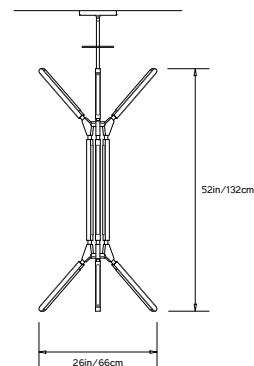

PRIS BLAZE

Collection:
Pris

Design Year:
2017

Dimensions:
W 26in/66cm x D 23in/58cm x H 52in/132cm

Weight:
22 lbs/9.9kg

Specifications:

Wattage: 98
 Lumens: 7520 Total
 Color Temperature: 2700K
 CRI: 95+
 Life Hours: 50,000+
 Internal TRIAC Dimmable Drivers (120V)

Remote TRIAC Dimmable Drivers (120/240V) or
 Remote 0-10V Dimmable Drivers (120-240V) upon
 request

Suspension:

0.625in pipe and 8in round canopy in matching metal
 finish. Ships with 6ft/182cm long pipe to measure on
 site. Longer pipe lengths available upon request.

* All fixtures are made to order. Please
 contact our sales team if you have any
 custom requests.

TOP

FRONT

SIDE