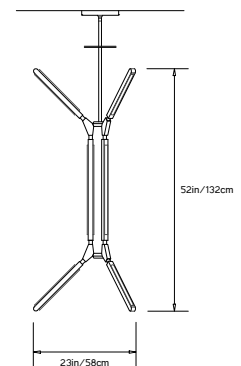

PRIS BLAZE

Collection:
Pris

Design Year:
2017

Dimensions:
W 26in/66cm x D 23in/58cm x H 52in/132cm

Weight:
22 lbs/9.9kg

Specifications:

Wattage: 98
 Lumens: 7520 Total
 Color Temperature: 2700K
 CRI: 95+
 Life Hours: 50,000+
 Internal TRIAC Dimmable Drivers (120V)

Remote TRIAC Dimmable Drivers (120/240V) or
 Remote 0-10V Dimmable Drivers (120-240V) upon
 request

Suspension:

0.625in pipe and 8in round canopy in matching metal
 finish. Ships with 6ft/182cm long pipe to measure on
 site. Longer pipe lengths available upon request.

* All fixtures are made to order. Please
 contact our sales team if you have any
 custom requests.

TOP

FRONT

SIDE