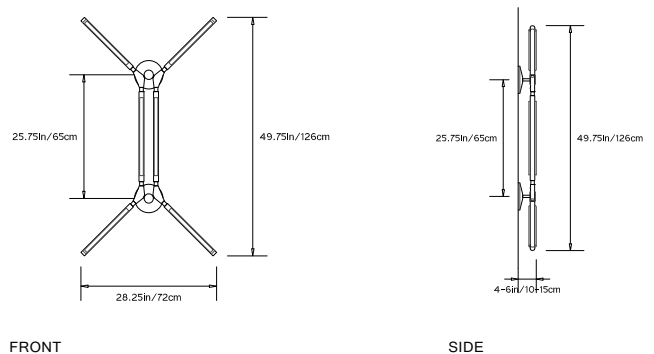

PRIS MINOR SCNCE

Collection:
Pris

Design Year:
2015

Dimensions:
W 28.25in/72cm x D 4-6in/10-15cm x H 49.75in/126cm

Weight:
15lbs/6.8kg

Specifications:
Wattage: 65
Lumens: 5020 Total
Color Temperature: 2700K
CRI: 95+
Life Hours: 50,000+
Remote TRIAC Dimmable Driver (120/240V)

Internal TRIAC Dimmable Driver (120V) or
Remote 0-10V Dimmable Driver (120-240V) upon
request

Mounting:
Wall mounted sconce with two 6in/15.2cm round
canopies. Depth of sconce can be specified.

Materials:
Solid Brass, Machined Aluminum, LED

Metal Finish Options:
Standard: Satin Brass, Polished Nickel
Upgrades: Brushed Nickel, Polished Brass,
Antique Brass, Dark Bronze, Black Brass

Certifications:

Made in New York

* All fixtures are made to order. Please
contact our sales team if you have any
custom requests.