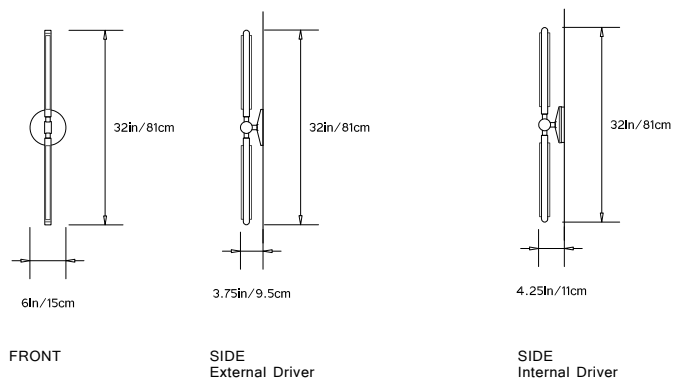

PRIS LINEAR SCONCE

Collection:

Pris

Design Year:

2016

Dimensions:

W 6in/15cm x D 3.75in/9.5cm x H 32in/81cm

Weight:

4lbs/1.8kg

Specifications:

Wattage: 20

Lumens: 1480 Total

Color Temperature: 2700K

Life Hours: 50,000

CRI: 95+

Remote TRIAC Dimmable Driver (120/240V)

Internal TRIAC Dimmable Driver (120V) or
Remote 0-10V Dimmable Driver (120-240V) upon
request

Mounting:

6in/15.2cm round canopy in matching metal finish

Materials:

Solid Brass, Machined Aluminum, LED

Metal Finish Options:

Standard: Satin Brass, Polished Nickel

Upgrades: Brushed Nickel, Polished Brass,

Antique Brass, Dark Bronze, Black Brass

Certifications:

Made in New York

* All fixtures are made to order. Please contact our sales team if you have any custom requests.