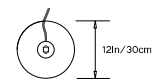

PRIS I FLOOR LAMP

Collection:

Pris

Design Year:

2016

Dimensions:

W 12in/30cm x D 12in/30cm x H 66in/168cm

Weight:

19.75lbs/8.95kg

Specifications:

Wattage: 13

Lumens: 990 Total

Color Temperature: 2700K

CRI: 95+

Life Hours: 50,000+

Internal Driver, Dimmer at Base

12ft black lamp cord with in-line on/off switch

Materials:

Solid Brass, Machined Aluminum, LED

Metal Finish Options:

Standard: Satin Brass, Polished Nickel

Upgrades: Brushed Nickel, Antique Brass,

Dark Bronze, Black Brass

Certifications:

UL or cUL on request, CE

Made in New York

TOP