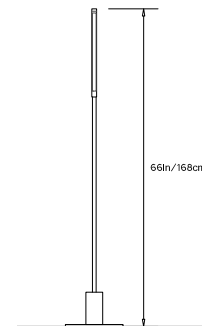

PRIS I FLOOR LAMP

Collection:

Pris

Design Year:

2016

Dimensions:

W 12in/30cm x D 12in/30cm x H 66in/168cm

Weight:

19.75lbs/8.95kg

Specifications:

Wattage: 13

Lumens: 990 Total

Color Temperature: 2700K

CRI: 95+

Life Hours: 50,000+

Internal Driver, Dimmer at Base

12ft black lamp cord with in-line on/off switch

Materials:

Solid Brass, Machined Aluminum, LED

Metal Finish Options:

Standard: Satin Brass, Polished Nickel

Upgrades: Brushed Nickel, Antique Brass,

Dark Bronze, Black Brass

Certifications:

UL or cUL on request, CE

Made in New York

FRONT

* All fixtures are made to order. Please contact our sales team if you have any custom requests.