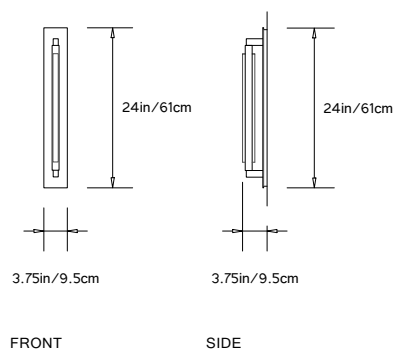

PRIS BAR SCONCE

Collection:

Pris

Design Year:

2018

Dimensions:

W 3.5in/8.9cm x D 3.75in/9.5cm x H 24in/61cm

Weight:

5.5lbs/2.5kg

Specifications:

Wattage: 13

Lumens: 990 Total

Color Temperature: 2700K

Life Hours: 50,000

CRI: 95+

Remote TRIAC Dimmable Driver (120/240V)

Remote 0-10V Dimmable Driver (120-240V) upon request

Mounting:

3.5in/8.9cm W x 24in/61cm L mounting plate in matching metal finish. Requires single gang junction box in orientation of fixture.

Materials:

Solid Brass, Machined Aluminum, LED

Metal Finish Options:

Standard: Satin Brass, Polished Nickel

Upgrades: Brushed Nickel, Polished Brass,

Antique Brass, Dark Bronze, Black Brass

Certifications:

Made in New York

* All fixtures are made to order. Please contact our sales team if you have any custom requests.