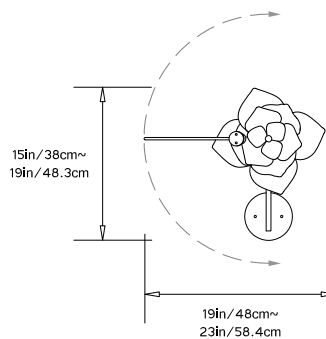

## LURE SCONCE

**Collection:**

Lure

**Design Year:**

2016

**Dimensions:**

W 19in/48.3cm x H 15in/38cm x D 14in/36cm  
 Magnolia: Diam 8-11in/20-28cm x D 5in/12.7cm

**Weight:**

3lbs/1.36kg

**120 V LED Illumination:**

Wattage: 8  
 Lumens: 500 (50W eq)  
 Color Temperature: 2700K  
 Life Hours: 25,000  
 CRI: 95  
 Dimmable External Driver included

**Materials:**

100% Cast Cotton Paper, Solid Brass Components, LED

**Metal Finish Options:**

Standard: Satin Brass  
 Upgrades: Antique Brass, Dark Bronze, Black Brass, Mottled Brass, Polished Brass, Polished Nickel

**Mounting:**

5.25in/13.3cm round canopy in matching metal finish

**Certification:**

Made in New York

Pictured in Polished Brass with White Magnolia Flowers

Front View

Side View