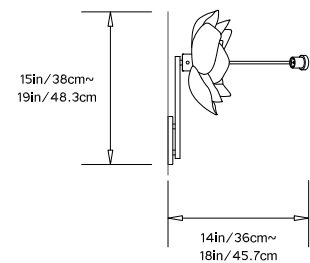

## LURE SCONCE

**Collection:**

Lure

**Design Year:**

2016

**Dimensions:**

W 19in/48.3cm x H 15in/38cm x D 14in/36cm  
 Magnolia: Diam 8-11in/20-28cm x D 5in/12.7cm

**Weight:**

**Metal Finish Options:**

Standard: Satin Brass  
 Upgrades: Antique Brass, Dark Bronze, Black Brass, Mottled Brass, Polished Brass, Polished Nickel

**Mounting:**

5.25in/13.3cm round canopy in matching metal finish

**Certification:**

Made in New York

Pictured in Polished Brass with White Magnolia Flowers

Front View

Side View