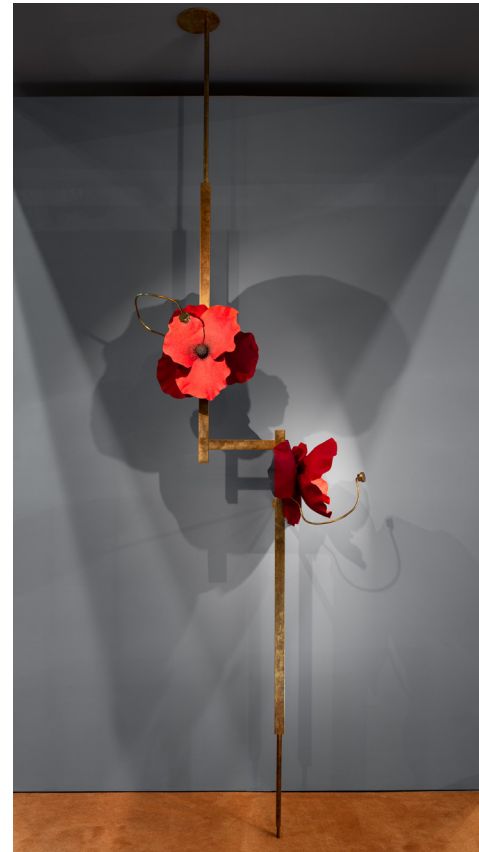

LURE POST

Collection:

Lure

Design Year:

2018

Dimensions:

H 120in/304.8cm x W 13in/33cm x D 12in/30.5cm*

Magnolia: Diam 8-11in x D 5in

Poppy: Diam 14-16in x D 6-9in

120 V LED Illumination:

Wattage: 16

Lumens: 1000 (100W eq)

Color Temperature: 2700K

Life Hours: 25,000

CRI: 95

ELV Dimmable External Driver included

Materials:

100% Cast Cotton Paper, Solid Bronze Components, LED

Metal Finish Options:

Standard: Satin Brass

Upgrades: Antique Brass, Dark Bronze, Black Brass, Mottled Brass, Polished Brass, Polished Nickel

Paper Flower Options:

White Magnolia, Red Poppy

Mounting:

Floor-to-ceiling post that can be wall or ceiling hard-wired

Certification:

Made in New York

Pictured in Mottled Brass with Red Poppy Flowers

*Lure Chandeliers are one of a kind and can be fully customized to fit specific project needs.