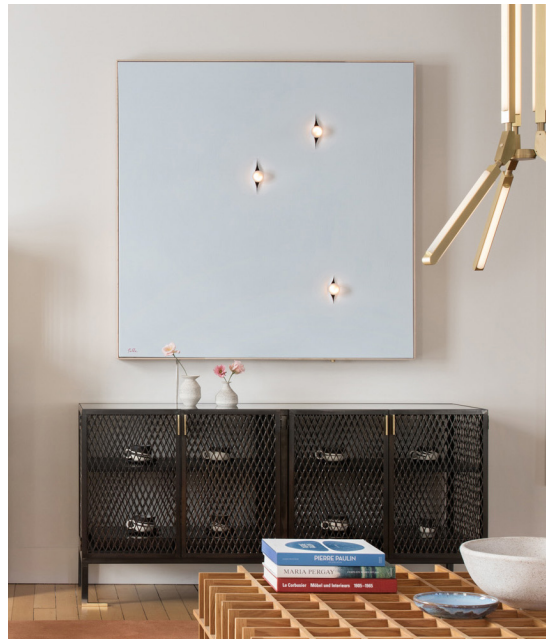

INCISE 48x48

Collection:

Incise

Design Year:

2018

Dimensions:

W 48.5in/123cm x D 3.5in/9cm x H 48.5in/123cm

Materials:

Canvas, Incandescent bulb, Oak frame

Canvas Finish Options:

Painted: Ivory, Terracotta, Pale Blue, Blue Violet

Please inquire with sales@pelledesigns.com
for custom colors.

Made in New York

Pictured in Pale Blue