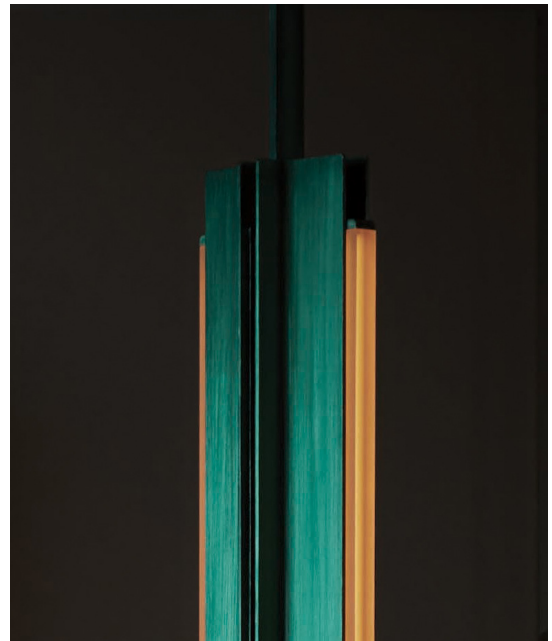

## BEAM 04 PENDANT

**Collection:**

Beam and Glow

**Design Year:**

2018

**Dimensions:**

W 8.5in/21cm x D 4in/10cm x H 47.75in/120cm

**Weight:**

25lbs/11kg

**Specifications:**

Wattage: 51.1

Lumens: 3304

Color Temperature: 2400K

Life Hours: 50,000

CRI: 95

Local TRIAC Dimmable Driver (120V)

**Lens Color:**

Amber, Rose, Frosted

**Mounting:**

Ceiling Pendant. Fixed pipe suspension: Overall height to be specified at time of order. 5in/12.7cm square canopy in matching metal finish.

**Certification:**

Made in New York

Pictured in Hand-Stained Green with Amber Lens