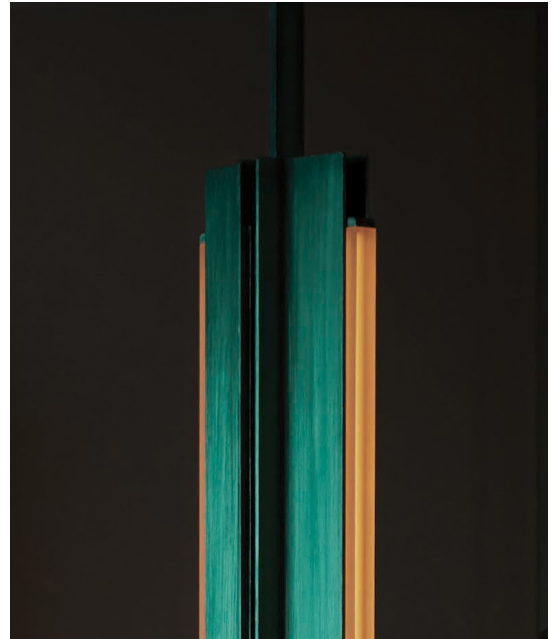

## BEAM 02 PENDANT

**Collection:**

Beam and Glow

**Design Year:**

2018

**Dimensions:**

W 8.5in/21cm x D 4in/10cm x H 26in/66cm

**Specifications:**

Aluminum Panels, Integrated LED,  
 Colored or Clear Frosted Resin Lens

**Metal Finish Options:**

Anodized: Silver, Black

Hand-Stained: Lilac, Green

Please inquire for custom anodized/hand-stained colors.

**Lens Color:**

Amber, Rose, Frosted

**Mounting:**

Ceiling Pendant. Fixed pipe suspension: Overall height to be specified at time of order. 5in/12.7cm square canopy in matching metal finish.

**Certification:**

Made in New York

Pictured in Hand-Stained Green with Amber Lens