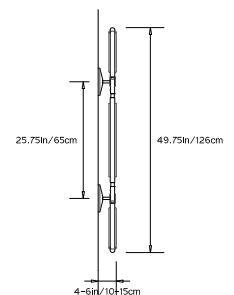

PRIS MINOR SCONCE

Collection:

Pris

Design Year:

2015

Dimensions:

W 28.25in/72cm x D 4-6in/10-15cm x H 49.75in/126cm

* Depth of sconce can be specified

Weight:

15lbs/6.8kg

Specifications:

Wattage: 65

Lumens: 5020 Total

Color Temperature: 2700K

CRI: 95+

Life Hours: 50,000+

Mounting:

Wall mounted with two 6in/15.2cm round canopies in matching metal finish.

Materials:

Solid Brass, Machined Aluminum, LED

Metal Finish Options:

Standard: Satin Brass, Polished Nickel

Upgrades: Brushed Nickel, Polished Brass,

FRONT

SIDE