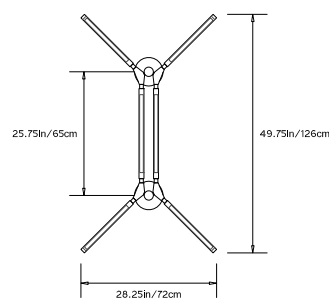

PRIS MINOR SCONCE

Collection:

Pris

Design Year:

2015

Dimensions:

W 28.25in/72cm x D 4-6in/10-15cm x H 49.75in/126cm

* Depth of sconce can be specified

Weight:

15lbs/6.8kg

Specifications:

Wattage: 65

Lumens: 5020 Total

Color Temperature: 2700K

CRI: 95+

Life Hours: 50,000+

Remote TRIAC Dimmable Driver (120/240V)

* Remote 0-10V Dimmable LED Driver (120-240V) available upon request. For Lutron HomeWorks Home Automation Systems, please specify remote 0-10V Dimmable LED Driver.

Mounting:

Wall mounted with two 6in/15.2cm round canopies in matching metal finish.

Materials:

Solid Brass, Machined Aluminum, LED

Metal Finish Options:

Standard: Satin Brass, Polished Nickel

Upgrades: Brushed Nickel, Polished Brass,

Antique Brass, Dark Bronze, Black Brass

* All fixtures are made to order. For finish options or custom requests, please contact our sales team.

Made in New York

FRONT