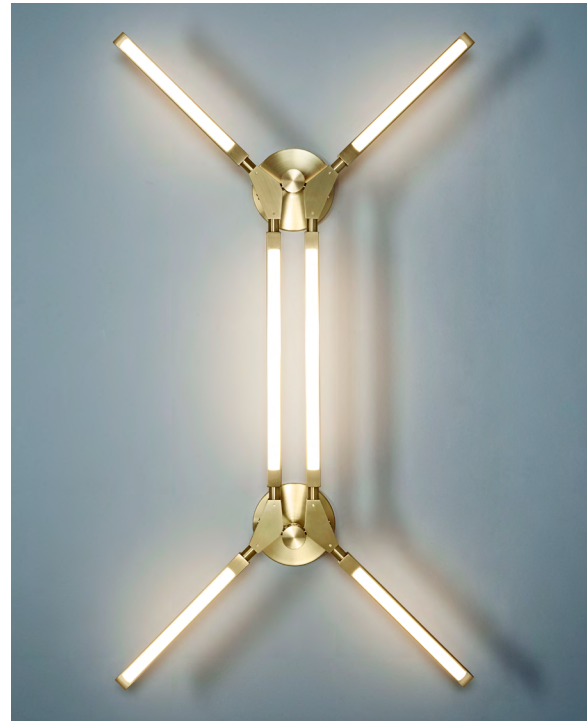

PRIS MINOR SCONCE

Collection:

Pris

Design Year:

2015

Dimensions:

W 28.25in/72cm x D 4-6in/10-15cm x H 49.75in/126cm

* Depth of sconce can be specified

Weight:

15lbs/6.8kg

Specifications:

Wattage: 65

Lumens: 5020 Total

Color Temperature: 2700K

CRI: 95+

Life Hours: 50,000+

Mounting:

Wall mounted with two 6in/15.2cm round canopies in matching metal finish.

Materials:

Solid Brass, Machined Aluminum, LED

Metal Finish Options:

Standard: Satin Brass, Polished Nickel

Upgrades: Brushed Nickel, Polished Brass,

Antique Brass, Dark Bronze, Black Brass

* All fixtures are made to order. For finish options or custom requests, please contact our sales team.

Made in New York

Pris Minor Sconce pictured with Satin Brass metal finish