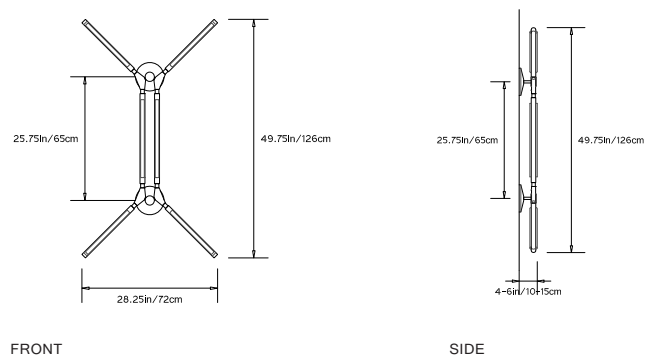

PRIS MINOR SCNCE

Collection:
Pris

Design Year:
2015

Dimensions:
W 28.25in/72cm x D 4-6in/10-15cm x H 49.75in/126cm

Weight:
15lbs/6.8kg

Specifications:
Wattage: 65
Lumens: 5020 Total
Color Temperature: 2700K
CRI: 95+
Life Hours: 50,000+
Remote TRIAC Dimmable Driver (120/240V)

Internal TRIAC Dimmable Driver (120V) or
Remote 0-10V Dimmable Driver (120-240V) upon
request

Mounting:
Wall mounted sconce with two 6in/15.2cm round
canopies. Depth of sconce can be specified.

Materials:
Solid Brass, Machined Aluminum, LED

Metal Finish Options:
Standard: Satin Brass, Polished Nickel
Upgrades: Brushed Nickel, Polished Brass,
Antique Brass, Dark Bronze, Black Brass

Certifications:

Made in:
New York, USA

* All fixtures are made to order. Please
contact our sales team if you have any
custom requests.