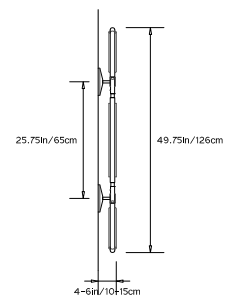

PRIS MINOR SCNCE

Collection:

Pris

Design Year:

2015

Dimensions:

W 28.25in/72cm x D 4-6in/10-15cm x H 49.75in/126cm

* Depth of sconce can be specified

Weight:

15lbs/6.8kg

Specifications:

Wattage: 65

Lumens: 5020 Total

Color Temperature: 2700K

CRI: 95+

Life Hours: 50,000+

Remote TRIAC Dimmable Driver (120/240V)

* Internal TRIAC Dimmable Driver (120V) or Remote 0-10V Dimmable Driver (120-240V) upon request

Mounting:

Wall mounted with two 6in/15.2cm round canopies in matching metal finish.

Materials:

Solid Brass, Machined Aluminum, LED

Metal Finish Options:

Standard: Satin Brass, Polished Nickel

Upgrades: Brushed Nickel, Polished Brass,

Antique Brass, Dark Bronze, Black Brass

* All fixtures are made to order. For finish options or custom requests, please contact our sales team.

Made in New York

SIDE