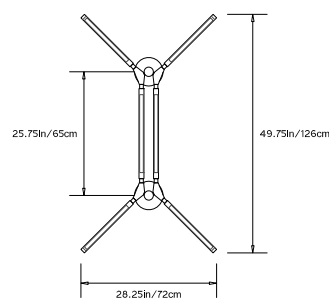

PRIS MINOR SCNCE

Collection:

Pris

Design Year:

2015

Dimensions:

W 28.25in/72cm x D 4-6in/10-15cm x H 49.75in/126cm

* Depth of sconce can be specified

Weight:

15lbs/6.8kg

Specifications:

Wattage: 65

Lumens: 5020 Total

Color Temperature: 2700K

CRI: 95+

Life Hours: 50,000+

Made in New York

Pris Minor Sconce pictured with Satin Brass metal finish

FRONT

SIDE