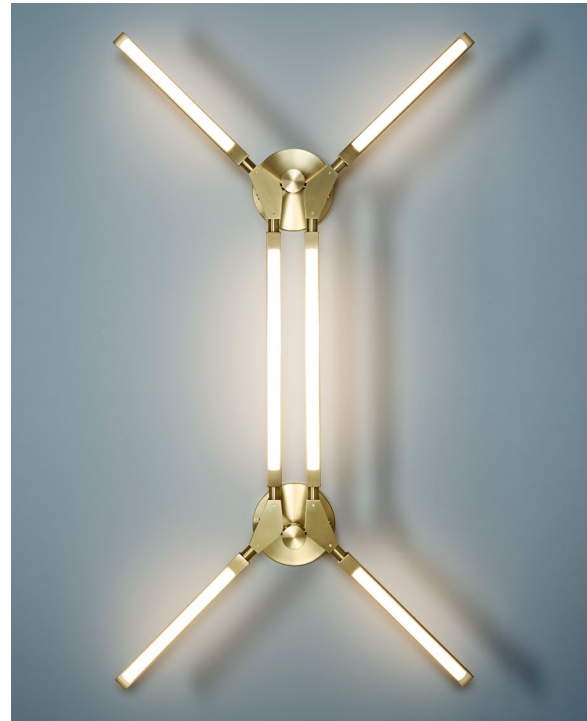

PRIS MINOR SCNCE

Collection:

Pris

Design Year:

2015

Dimensions:

W 28.25in/72cm x D 4-6in/10-15cm x H 49.75in/126cm

* Depth of sconce can be specified

Weight:

15lbs/6.8kg

Specifications:

Wattage: 65

Lumens: 5020 Total

Color Temperature: 2700K

CRI: 95+

Life Hours: 50,000+

Materials:

Solid Brass, Machined Aluminum, LED

Metal Finish Options:

Standard: Satin Brass, Polished Nickel

Upgrades: Brushed Nickel, Polished Brass,

Antique Brass, Dark Bronze, Black Brass

* All fixtures are made to order. For finish options or custom requests, please contact our sales team.

Made in New York

Pris Minor Sconce pictured with Satin Brass metal finish

FRONT

SIDE