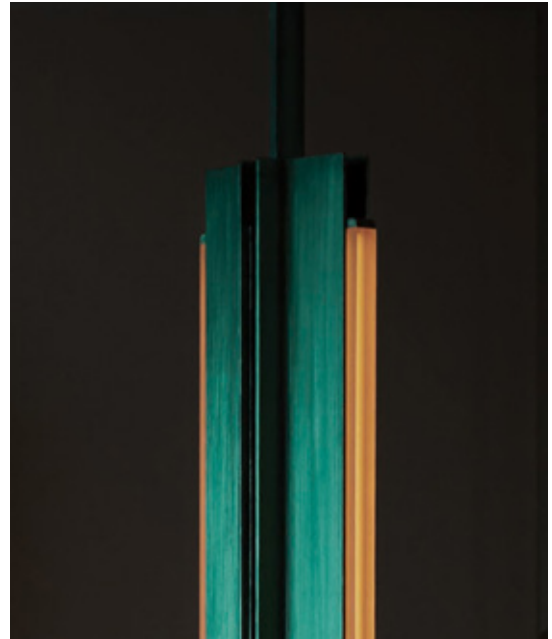

## BEAM 04 PENDANT

**Collection:**

Beam and Glow

**Design Year:**

2018

**Dimensions:**

W 8.5in/21cm x D 4in/10cm x H 47.75in/120cm

**Weight:**

25lbs/11kg

**LED Illumination:**

Wattage: 51.1

Lumens: 3304

Color Temperature: 2400K

Life Hours: 50,000

CRI: 95

Local TRIAC Dimmable Driver (120V)

**Lens Color:**

Amber, Rose, Frosted

**Mounting:**

Ceiling Pendant. Fixed pipe suspension: Overall height to be specified at time of order. 5in/12.7cm square canopy in matching metal finish.

**Certification:**

UL, cUL, CE

**Made in:**

New York, USA

Pictured in Hand-Stained Green with Amber Lens