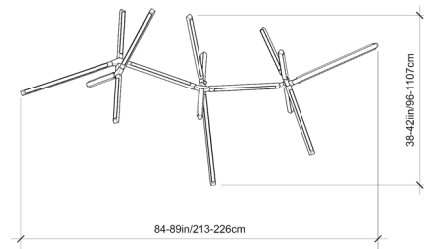

PRIS HORIZON

Collection:

Pris

Design Year:

2019

Dimensions:

W 84-89in/213-226cm

D 38-42in/96-107cm

H 38-44in/96-112cm

Weight:

30lbs/13.6kg

Specifications:

Wattage: 225

Lumens: 17442 Total

Color Temperature: 2700K

CRI: 95+

Life Hours: 50,000+

Internal TRIAC Dimmable Driver (120V)

* Remote TRIAC Dimmable Driver (120/240V) or remote 0-10V Dimmable LED Driver (120-240V) available upon request. For Lutron HomeWorks Home Automation Systems, please specify remote 0-10V Dimmable LED Driver.

Suspension:

Ships with 6ft/1.8m long stem and 10in/25.4cm canopy in matching metal finish. Stem can be cut on site. Longer stem lengths available upon request.

Materials:

Solid Brass, Machined Aluminum, LED

Metal Finish Options:

Standard: Satin Brass, Polished Nickel

Upgrades: Brushed Nickel, Polished Brass,

Antique Brass, Dark Bronze, Black Brass

* All fixtures are made to order. For finish options or custom requests, please contact our sales team.

Made in New York

TOP