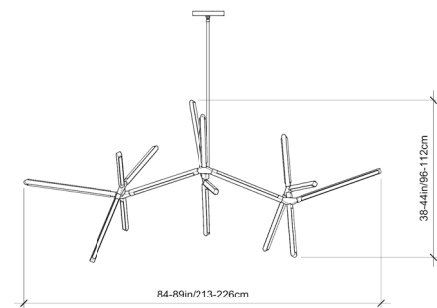

PRIS HORIZON

Collection:

Pris

Design Year:

2019

Dimensions:

W 84-89in/213-226cm

D 38-42in/96-107cm

H 38-44in/96-112cm

Weight:

30lbs/13.6kg

Specifications:

Wattage: 225

Lumens: 17442 Total

Color Temperature: 2700K

CRI: 95+

Life Hours: 50,000+

Internal TRIAC Dimmable Driver (120V)

* Remote TRIAC Dimmable Driver (120/240V) or remote 0-10V Dimmable LED Driver (120-240V) available upon request. For Lutron HomeWorks Home Automation Systems, please specify remote 0-10V Dimmable LED Driver.

Suspension:

Ships with 6ft/1.8m long stem and 10in/25.4cm canopy in matching metal finish. Stem can be cut on site. Longer stem lengths available upon request.

Materials:

Solid Brass, Machined Aluminum, LED

Metal Finish Options:

Standard: Satin Brass, Polished Nickel

Upgrades: Brushed Nickel, Polished Brass,

Antique Brass, Dark Bronze, Black Brass

* All fixtures are made to order. For finish options or custom requests, please contact our sales team.

Made in New York

SIDE