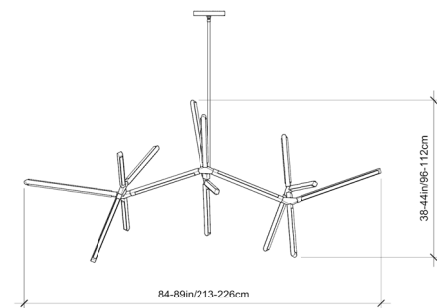

PRIS HORIZON

Collection:
Pris

Design Year:
2019

Dimensions:
W 84-49in/213-226cm
D 38-42in/96-107cm
H 38-44in/96-112cm

Weight:
30lbs/13.6kg

Specifications:
Wattage: 225
Lumens: 17442 Total
Color Temperature: 2700K
CRI: 95+
Life Hours: 50,000+
Internal TRIAC Dimmable Drivers (120V)

Remote TRIAC Dimmable Drivers (120/240V) or
Remote 0-10V Dimmable Drivers (120-240V) upon
request

Suspension:
0.625in pipe and 10in round canopy in matching metal
finish. Ships with 3ft/92cm long pipe to measure on
site. Longer pipe lengths available upon request.

Materials:
Solid Brass, Machined Aluminum, LED

Metal Finish Options:
Standard: Satin Brass, Polished Nickel
Upgrades: Brushed Nickel, Antique Brass,
Dark Bronze, Black Brass

Certifications:

Made in:
New York, USA

* All fixtures are made to order. Please
contact our sales team if you have any
custom requests.

SIDE