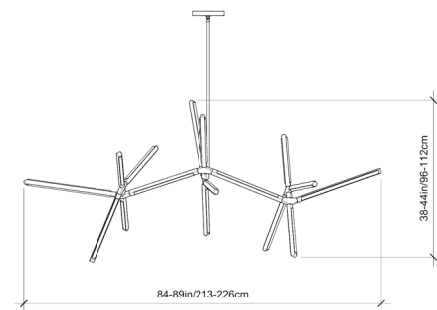

PRIS HORIZON

Collection:

Pris

Design Year:

2019

Dimensions:

W 84-89in/213-226cm

D 38-42in/96-107cm

H 38-44in/96-112cm

Weight:

30lbs/13.6kg

Specifications:

Wattage: 225

Lumens: 17442 Total

Color Temperature: 2700K

CRI: 95+

Life Hours: 50,000+

Internal TRIAC Dimmable Drivers (120V)

* Remote TRIAC Dimmable Driver (120/240V) or Remote 0-10V Dimmable Driver (120-240V) upon request

Suspension:

Ships with 6ft/1.8m long stem and 10in/25.4cm canopy in matching metal finish. Stem can be cut on site. Longer stem lengths available upon request.

Materials:

Solid Brass, Machined Aluminum, LED

Metal Finish Options:

Standard: Satin Brass, Polished Nickel

Upgrades: Brushed Nickel, Polished Brass,

Antique Brass, Dark Bronze, Black Brass

* All fixtures are made to order. For finish options or custom requests, please contact our sales team.

Made in New York

SIDE