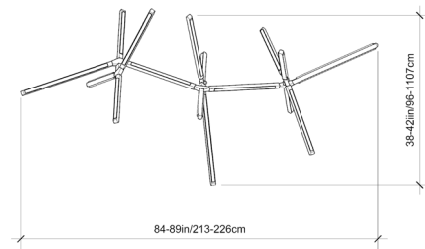

PRIS HORIZON

Collection:

Pris

Design Year:

2019

Dimensions:

W 84-89in/213-226cm

D 38-42in/96-107cm

H 38-44in/96-112cm

Weight:

30lbs/13.6kg

Specifications:

Wattage: 225

Lumens: 17442 Total

Color Temperature: 2700K

CRI: 95+

Life Hours: 50,000+

Internal TRIAC Dimmable Drivers (120V)

* Remote TRIAC Dimmable Driver (120/240V) or Remote 0-10V Dimmable Driver (120-240V) upon request

Suspension:

Ships with 6ft/1.8m long stem and 10in/25.4cm canopy in matching metal finish. Stem can be cut on site. Longer stem lengths available upon request.

Materials:

Solid Brass, Machined Aluminum, LED

Metal Finish Options:

Standard: Satin Brass, Polished Nickel

Upgrades: Brushed Nickel, Polished Brass,

Antique Brass, Dark Bronze, Black Brass

* All fixtures are made to order. For finish options or custom requests, please contact our sales team.

Made in New York

TOP