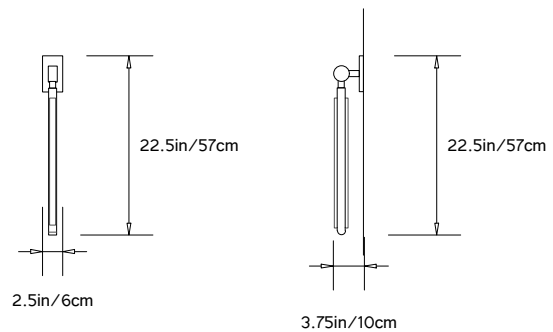

PRIS I SCONCE

Collection:

Pris

Design Year:

2018

Dimensions:

W 2.5in/6cm x D 3.75in/10cm x H 22.5in/57cm

Weight:

3lbs/1.36kg

Illumination (120/240 V LED):

Wattage: 7

Lumens: 494 Total

Color Temperature: 2700K

CRI: 90+

Life Hours: 50,000+

Driver:

120V: Remote TRIAC or 0-10V Dimmable

240V: Remote 0-10V Dimmable

Mounting:

W 2.5in/6cm x H 4.75in/12cm rectangular back plate in matching metal finish. Requires junction box maximum 2in W.

Materials:

Solid Brass, Machined Aluminum, LED

Metal Finish Options:

Standard: Satin Brass, Polished Nickel

Upgrades: Antique Brass, Dark Bronze, Black Brass

Certifications:

UL, cUL, CE

Made in:

New York, USA

FRONT

SIDE