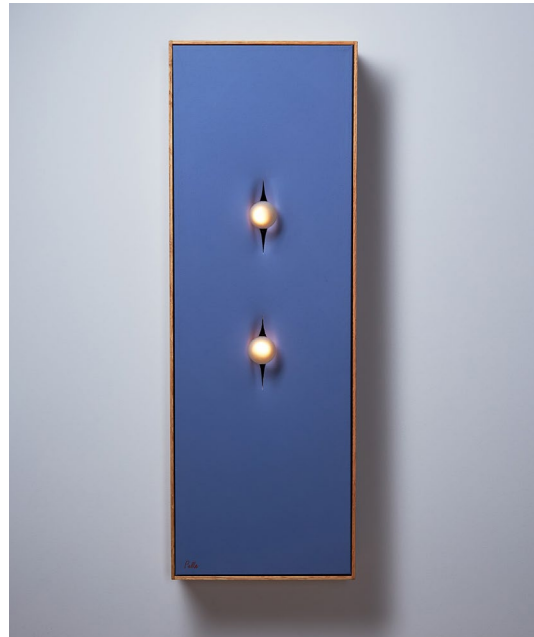

## INCISE 12x36

**Collection:**

Incise

**Design Year:**

2018

**Dimensions:**

W 12.5in/31.8cm x D 3.5in/9cm x H 36.5in/92.7cm

**Materials:**

Canvas, Incandescent bulb, Oak frame

**Canvas Finish Options:**

Ivory, Terracotta, Pale Blue, Blue Violet

\* All fixtures are made to order. For custom requests, please contact our sales team.

**Made in New York**

Incise 12x36 pictured with Blue Violet canvas finish