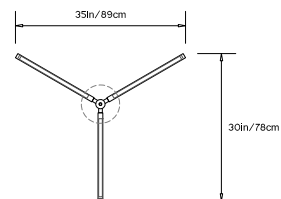

PRIS Y CHANDELIER

Collection:
Pris

Design Year:
2016

Dimensions:
W 30in/78cm x D 35in/89cm x H 7.75in/20cm

Weight:
9lbs/4.1kg

Illumination (120/240 V LED):
Wattage: 39
Lumens: 3002 Total
Color Temperature: 2700K
CRI: 95+
Life Hours: 50,000+

Driver:
120V: Internal TRIAC Dimmable
Remote TRIAC or 0-10V Dimmable
240V: Remote 0-10V Dimmable

Suspension:
0.625in pipe and 8in round canopy in matching metal finish. Ships with 2ft/60cm long pipe to measure on site. Longer pipe lengths available upon request.

Materials:
Solid Brass, Machined Aluminum, LED

Metal Finish Options:
Standard: Satin Brass, Polished Nickel
Upgrades: Antique Brass, Dark Bronze, Black Brass

Certifications:
UL, cUL, CE

Made in:
New York, USA

TOP