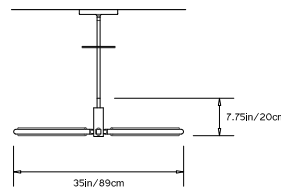

PRIS Y CHANDELIER

Collection:
Pris

Design Year:
2016

Dimensions:
W 30in/78cm x D 35in/89cm x H 7.75in/20cm

Weight:
9lbs/4.1kg

Illumination (120/240 V LED):
Wattage: 39
Lumens: 3002 Total
Color Temperature: 2700K
CRI: 95+
Life Hours: 50,000+

Driver:
120V: Internal TRIAC Dimmable
Remote TRIAC or 0-10V Dimmable
240V: Remote 0-10V Dimmable

Suspension:
0.625in pipe and 8in round canopy in matching metal finish. Ships with 2ft/60cm long pipe to measure on site. Longer pipe lengths available upon request.

Materials:
Solid Brass, Machined Aluminum, LED

Metal Finish Options:
Standard: Satin Brass, Polished Nickel
Upgrades: Antique Brass, Dark Bronze, Black Brass

Certifications:
UL, cUL, CE

Made in:
New York, USA

TOP

FRONT