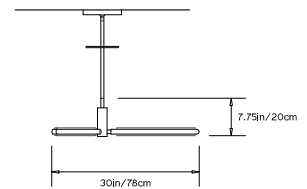

PRIS Y CHANDELIER

Collection:
Pris

Design Year:
2016

Dimensions:
W 30in/78cm x D 35in/89cm x H 7.75in/20cm

Weight:
9lbs/4.1kg

Illumination (120/240 V LED):
Wattage: 39
Lumens: 3002 Total
Color Temperature: 2700K
CRI: 95+
Life Hours: 50,000+

Driver:
120V: Internal TRIAC Dimmable
Remote TRIAC or 0-10V Dimmable
240V: Remote 0-10V Dimmable

Suspension:
0.625in pipe and 8in round canopy in matching metal finish. Ships with 2ft/60cm long pipe to measure on site. Longer pipe lengths available upon request.

Materials:
Solid Brass, Machined Aluminum, LED

Metal Finish Options:
Standard: Satin Brass, Polished Nickel
Upgrades: Antique Brass, Dark Bronze, Black Brass

Certifications:
UL, cUL, CE

Made in:
New York, USA

SIDE