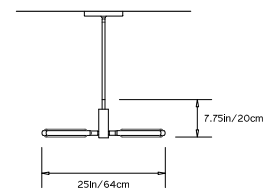

PRIS X CHANDELIER

Collection:
Pris

Design Year:
2016

Dimensions:
W 25in/64cm x D 37in/94cm x H 7.75in/20cm

Weight:
12lbs/5.4kg

Illumination (120/240 V LED):
 Wattage: 52
 Lumens: 3990 Total
 Color Temperature: 2700K
 CRI: 95+
 Life Hours: 50,000+

TOP

FRONT

SIDE