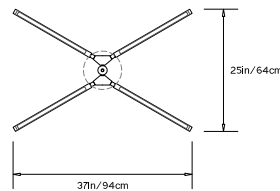

PRIS X CHANDELIER

Collection:
Pris

Design Year:
2016

Dimensions:
W 25in/64cm x D 37in/94cm x H 7.75in/20cm

Weight:
12lbs/5.4kg

Illumination (120/240 V LED):
 Wattage: 52
 Lumens: 3990 Total
 Color Temperature: 2700K
 CRI: 95+
 Life Hours: 50,000+

Driver:
 120V: Internal TRIAC Dimmable
 Remote TRIAC or 0-10V Dimmable
 240V: Remote 0-10V Dimmable

Suspension:
 0.625in pipe and 8in round canopy in matching metal finish. Ships with 2ft/60cm long pipe to measure on site. Longer pipe lengths available upon request.

TOP

FRONT

SIDE