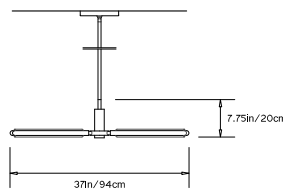

PRIS X CHANDELIER

Collection:
Pris

Design Year:
2016

Dimensions:
W 25in/64cm x D 37in/94cm x H 7.75in/20cm

Weight:
12lbs/5.4kg

Illumination (120/240 V LED):
 Wattage: 52
 Lumens: 3990 Total
 Color Temperature: 2700K
 CRI: 95+
 Life Hours: 50,000+

TOP

FRONT

SIDE