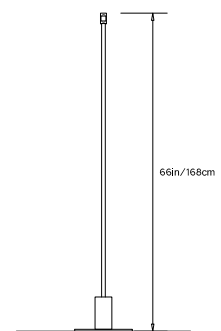

PRIS T FLOOR LAMP

Collection:

Pris

Design Year:

2016

Dimensions:

W 32in/81cm x D 12in/30cm x H 66in/168cm

Weight:

23lb/10.4kg

Illumination (120/240 V LED):

Wattage: 20

Lumens: 1488 Total

Color Temperature: 2700K

CRI: 90+

Life Hours: 50,000+

Dimmable

Lamp Cord:

12ft black cord with in-line on/off switch. Dimmer at base.

Materials:

Solid Brass, Machined Aluminum, LED

Metal Finish Options:

Standard: Satin Brass, Polished Nickel

Upgrades: Antique Brass, Dark Bronze, Black Brass

Certifications:

UL or cUL on request, CE

Made in:

New York, USA

SIDE