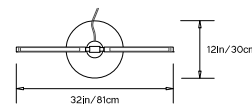

PRIS T FLOOR LAMP

Collection:

Pris

Design Year:

2016

Dimensions:

W 32in/81cm x D 12in/30cm x H 66in/168cm

Weight:

23lb/10.4kg

Illumination (120/240 V LED):

Wattage: 20

Lumens: 1488 Total

Color Temperature: 2700K

CRI: 90+

Life Hours: 50,000+

Dimmable

Lamp Cord:

12ft black cord with in-line on/off switch. Dimmer at base.

Materials:

Solid Brass, Machined Aluminum, LED

Metal Finish Options:

Standard: Satin Brass, Polished Nickel

Upgrades: Antique Brass, Dark Bronze, Black Brass

Certifications:

UL or cUL on request, CE

Made in:

New York, USA

TOP