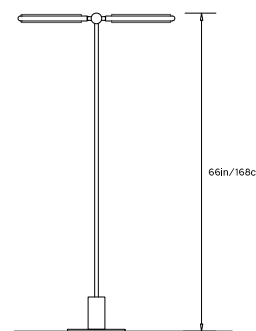

PRIS T FLOOR LAMP

Collection:

Pris

Design Year:

2016

Dimensions:

W 32in/81cm x D 12in/30cm x H 66in/168cm

Weight:

23lb/10.4kg

Illumination (120/240 V LED):

Wattage: 20

Lumens: 1488 Total

Color Temperature: 2700K

CRI: 90+

Life Hours: 50,000+

Dimmable

Lamp Cord:

12ft black cord with in-line on/off switch. Dimmer at base.

Materials:

Solid Brass, Machined Aluminum, LED

Metal Finish Options:

Standard: Satin Brass, Polished Nickel

Upgrades: Antique Brass, Dark Bronze, Black Brass

Certifications:

UL or cUL on request, CE

Made in:

New York, USA

TOP

FRONT