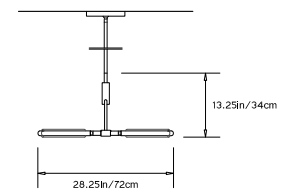

PRIS MINOR CHANDELIER

Collection:
Pris

Design Year:
2015

Dimensions:
W 49.75in/126cm x D 28.25in/72cm x H 13.25in/34cm

Weight:
15lbs/6.8kg

Illumination (120/240 V LED):
 Wattage: 65
 Lumens: 5016 Total
 Color Temperature: 2700K
 Life Hours: 50,000
 CRI: 95+

Driver:
 120V: Internal TRIAC Dimmable
 Remote TRIAC or 0-10V Dimmable
 240V: Remote 0-10V Dimmable

Suspension:
 0.625in pipe and 8in round canopy in matching metal finish. Ships with 2ft/60cm long pipe to measure on site. Longer pipe lengths available upon request.

TOP

FRONT

SIDE