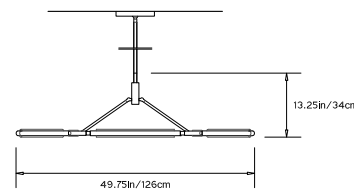

PRIS MINOR CHANDELIER

Collection:
Pris

Design Year:
2015

Dimensions:
W 49.75in/126cm x D 28.25in/72cm x H 13.25in/34cm

Weight:
15lbs/6.8kg

Illumination (120/240 V LED):
 Wattage: 65
 Lumens: 5016 Total
 Color Temperature: 2700K
 Life Hours: 50,000
 CRI: 95+

Driver:
 120V: Internal TRIAC Dimmable
 Remote TRIAC or 0-10V Dimmable
 240V: Remote 0-10V Dimmable

Suspension:
 0.625in pipe and 8in round canopy in matching metal finish. Ships with 2ft/60cm long pipe to measure on site. Longer pipe lengths available upon request.

TOP

FRONT

SIDE