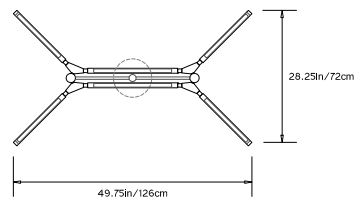

PRIS MINOR CHANDELIER

Collection:
Pris

Design Year:
2015

Dimensions:
W 49.75in/126cm x D 28.25in/72cm x H 13.25in/34cm

Weight:
15lbs/6.8kg

Illumination (120/240 V LED):
Wattage: 65
Lumens: 5016 Total
Color Temperature: 2700K
Life Hours: 50,000
CRI: 95+

Driver:
120V: Internal TRIAC Dimmable
      Remote TRIAC or 0-10V Dimmable
240V: Remote 0-10V Dimmable

Suspension:
0.625in pipe and 8in round canopy in matching metal finish. Ships with 2ft/60cm long pipe to measure on site. Longer pipe lengths available upon request.

Materials:
Solid Brass, Machined Aluminum, LED

Metal Finish Options:
Standard: Satin Brass, Polished Nickel
Upgrades: Antique Brass, Dark Bronze, Black Brass

Certifications:
UL, cUL, CE

Made in:
New York, USA

TOP