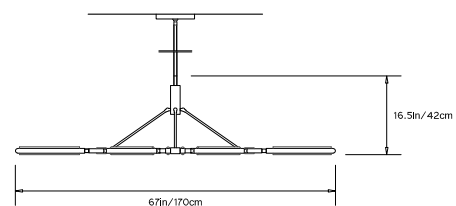

PRIS MAJOR CHANDELIER

Collection:
Pris

Design Year:
2015

Dimensions:
W 67in/170cm x D 67in/170cm x H 16.5in/42cm

Weight:
30lbs/13.6kg

Illumination (120/240 V LED):
 Wattage: 116
 Lumens: 8968 Total
 Color Temperature: 2700K
 CRI: 95+
 Life Hours: 50,000+

Driver:
 120V: Internal TRIAC Dimmable
 Remote TRIAC or 0-10V Dimmable
 240V: Remote 0-10V Dimmable

Suspension:
 0.625in pipe and 8in round canopy in matching metal finish. Ships with 2ft/60cm long pipe to measure on site. Longer pipe lengths available upon request.

TOP

FRONT/SIDE