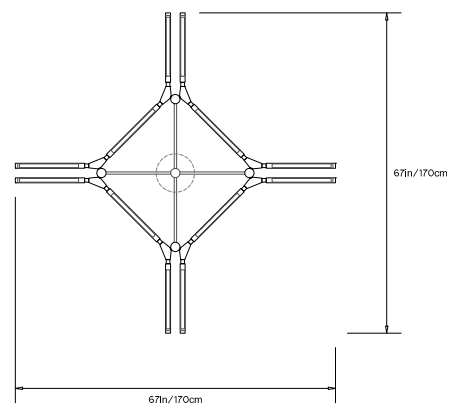

PRIS MAJOR CHANDELIER

Collection:
Pris

Design Year:
2015

Dimensions:
W 67in/170cm x D 67in/170cm x H 16.5in/42cm

Weight:
30lbs/13.6kg

Illumination (120/240 V LED):
 Wattage: 116
 Lumens: 8968 Total
 Color Temperature: 2700K
 CRI: 95+
 Life Hours: 50,000+

Driver:
 120V: Internal TRIAC Dimmable
 Remote TRIAC or 0-10V Dimmable
 240V: Remote 0-10V Dimmable

Suspension:
 0.625in pipe and 8in round canopy in matching metal finish. Ships with 2ft/60cm long pipe to measure on site. Longer pipe lengths available upon request.

TOP

FRONT/SIDE