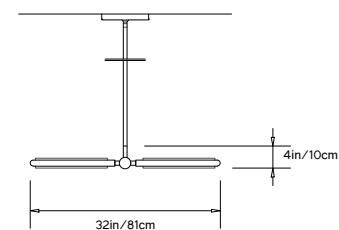

PRIS LINEAR PENDANT

Collection:

Pris

Design Year:

2016

Dimensions:

W 32in/81cm x D 1in/2.5cm x H 4in/10.2cm

Weight:

7lbs/3.1kg

120/240 V LED Illumination:

Wattage: 19

Lumens: 1488 Total

Color Temperature: 2700K

Life Hours: 50,000

CRI: 95+

Driver:

120V: Internal TRIAC Dimmable

Remote TRIAC or 0-10V Dimmable

240V: Remote 0-10V Dimmable

Suspension:

0.625in pipe and 8in round canopy in matching metal finish. Ships with 2ft/60cm long pipe to measure on site. Longer pipe lengths available upon request.

Materials:

Solid Brass, Machined Aluminum, LED

Metal Finish Options:

Standard: Satin Brass, Polished Nickel

Upgrades: Antique Brass, Dark Bronze, Black Brass

Certifications:

UL, cUL, CE

Made in:

New York, USA

FRONT