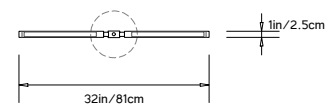

PRIS LINEAR PENDANT

Collection:

Pris

Design Year:

2016

Dimensions:

W 32in/81cm x D 1in/2.5cm x H 4in/10.2cm

Weight:

7lbs/3.1kg

120/240 V LED Illumination:

Wattage: 19

Lumens: 1488 Total

Color Temperature: 2700K

Life Hours: 50,000

CRI: 95+

Driver:

120V: Internal TRIAC Dimmable

Remote TRIAC or 0-10V Dimmable

240V: Remote 0-10V Dimmable

Suspension:

0.625in pipe and 8in round canopy in matching metal finish. Ships with 2ft/60cm long pipe to measure on site. Longer pipe lengths available upon request.

Materials:

Solid Brass, Machined Aluminum, LED

Metal Finish Options:

Standard: Satin Brass, Polished Nickel

Upgrades: Antique Brass, Dark Bronze, Black Brass

Certifications:

UL, cUL, CE

Made in:

New York, USA

TOP