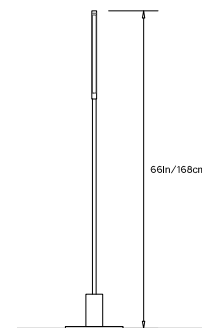

PRIS I FLOOR LAMP

Collection:

Pris

Design Year:

2016

Dimensions:

W 12in/30cm x D 12in/30cm x H 66in/168cm

Weight:

19.75lb/8.95kg

Illumination (120/240 V LED):

Wattage: 13

Lumens: 996 Total

Color Temperature: 2700K

CRI: 90+

Life Hours: 50,000+

Dimmable

Lamp Cord:

12ft black cord with in-line on/off switch. Dimmer at base.

Materials:

Solid Brass, Machined Aluminum, LED

Metal Finish Options:

Standard: Satin Brass, Polished Nickel

Upgrades: Antique Brass, Dark Bronze, Black Brass

Certifications:

UL or cUL on request, CE

Made in:

New York, USA

FRONT