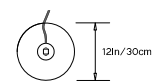

PRIS I FLOOR LAMP

Collection:

Pris

Design Year:

2016

Dimensions:

W 12in/30cm x D 12in/30cm x H 66in/168cm

Weight:

19.75lb/8.95kg

Illumination (120/240 V LED):

Wattage: 13

Lumens: 996 Total

Color Temperature: 2700K

CRI: 90+

Life Hours: 50,000+

Dimmable

Lamp Cord:

12ft black cord with in-line on/off switch. Dimmer at base.

Materials:

Solid Brass, Machined Aluminum, LED

Metal Finish Options:

Standard: Satin Brass, Polished Nickel

Upgrades: Antique Brass, Dark Bronze, Black Brass

Certifications:

UL or cUL on request, CE

Made in:

New York, USA

TOP