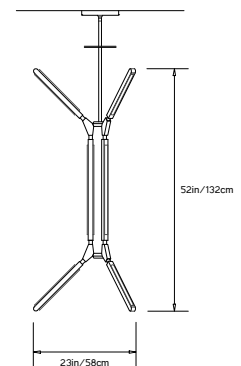

PRIS BLAZE

Collection:
Pris

Design Year:
2017

Dimensions:
W 26in/66cm x D 23in/58cm x H 52in/132cm

Weight:
22 lbs/9.9kg

Illumination (120/240 V LED):
 Wattage: 98
 Lumens: 7524 Total
 Color Temperature: 2700K
 CRI: 95+
 Life Hours: 50,000+

Driver:
 120V: Internal TRIAC Dimmable
 Remote TRIAC or 0-10V Dimmable
 240V: Remote 0-10V Dimmable

Suspension:
 0.625in pipe and 8in round canopy in matching metal finish. Ships with 6ft/182cm long pipe to measure on site. Longer pipe lengths available upon request.

TOP

FRONT

SIDE