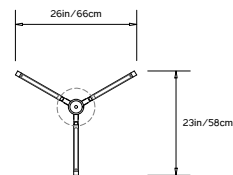

PRIS BLAZE

Collection:
Pris

Design Year:
2017

Dimensions:
W 26in/66cm x D 23in/58cm x H 52in/132cm

Weight:
22 lbs/9.9kg

Illumination (120/240 V LED):
Wattage: 98
Lumens: 7524 Total
Color Temperature: 2700K
CRI: 95+
Life Hours: 50,000+

Driver:
120V: Internal TRIAC Dimmable
      Remote TRIAC or 0-10V Dimmable
240V: Remote 0-10V Dimmable

Suspension:
0.625in pipe and 8in round canopy in matching metal finish. Ships with 6ft/182cm long pipe to measure on site. Longer pipe lengths available upon request.

Materials:
Solid Brass, Machined Aluminum, LED

Metal Finish Options:
Standard: Satin Brass, Polished Nickel
Upgrades: Antique Brass, Dark Bronze, Black Brass

Certifications:
UL, cUL, CE

Made in:
New York, USA

TOP