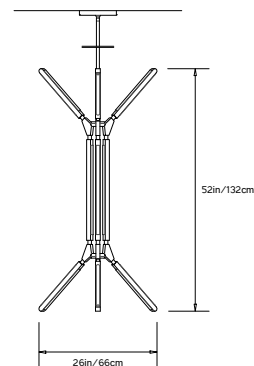

PRIS BLAZE

Collection:
Pris

Design Year:
2017

Dimensions:
W 26in/66cm x D 23in/58cm x H 52in/132cm

Weight:
22 lbs/9.9kg

Illumination (120/240 V LED):
 Wattage: 98
 Lumens: 7524 Total
 Color Temperature: 2700K
 CRI: 95+
 Life Hours: 50,000+

Driver:
 120V: Internal TRIAC Dimmable
 Remote TRIAC or 0-10V Dimmable
 240V: Remote 0-10V Dimmable

Suspension:
 0.625in pipe and 8in round canopy in matching metal finish. Ships with 6ft/182cm long pipe to measure on site. Longer pipe lengths available upon request.

TOP

FRONT

SIDE