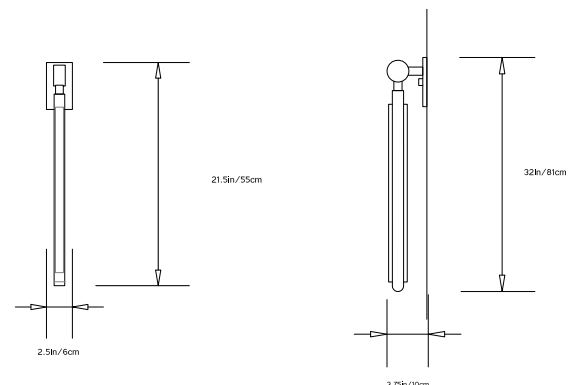

PRIS COLLECTION

Product Name:

Pris I Sconce

Design Year:

2018

Designer / Manufacturer:

PELLE

Dimensions:

L 21.38in/54.3cm x W 2.5in/6.35cm x D 3.75in/9.5cm

Weight:

3lbs/1.36kg

120 V LED Illumination:

Wattage: 9

Lumens: 660 Total. 330/side

Color Temperature: 2700K

Life Hours: 50,000

CRI: 90+

Remote TRIAC Dimmable Driver *OR*

TRIAC Dimmable Driver in Deeper Canopy

(adds 0.5in to overall projection)

230 V LED Illumination:

Wattage: 12

Lumens: 994 Total. 497/side

Color Temperature: 2700K

Life Hours: 50,000

CRI: 90+

Remote 0-10V Driver

Mounting Plate:

W 2.5in/6.35cm x L 4.5in/11.43cm rectangular back plate in matching metal finish

Materials:

Solid Brass, Machined Aluminum, LED

Metal Finish Options:

Standard: Satin Brass

Custom: Antique Brass, Black Brass, Dark Bronze,

Polished Nickel

Certifications:

UL, cUL, CE

FRONT VIEW

SIDE VIEW