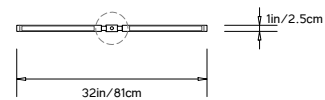

PRIS LINEAR PENDANT

Collection:

Pris

Design Year:

2016

Dimensions:

W 32in/81cm x D 1in/2.5cm x H 4in/10.2cm

Weight:

7lbs/3.1kg

Specifications:

Wattage: 19

Lumens: 1480 Total

Color Temperature: 2700K

Life Hours: 50,000

CRI: 95+

Internal TRIAC Dimmable Driver (120V)

* Remote TRIAC Dimmable Driver (120/240V) or remote 0-10V Dimmable LED Driver (120-240V) available upon request. For Lutron HomeWorks Home Automation Systems, please specify remote 0-10V Dimmable LED Driver.

Suspension:

Ships with 2ft/60cm long stem and 5.5in/14cm canopy in matching metal finish. Stem can be adjusted on site. Longer stem lengths available upon request.

Materials:

Solid Brass, Machined Aluminum, LED

Metal Finish Options:

Standard: Satin Brass, Polished Nickel

Upgrades: Brushed Nickel, Polished Brass,

Antique Brass, Dark Bronze, Black Brass

* All fixtures are made to order. For finish options or custom requests, please contact our sales team.

Made in New York

TOP