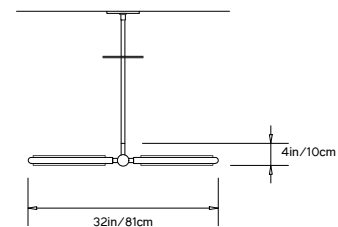

PRIS LINEAR PENDANT

Collection:

Pris

Design Year:

2016

Dimensions:

W 32in/81cm x D 1in/2.5cm x H 4in/10.2cm

Weight:

7lbs/3.1kg

Specifications:

Wattage: 19

Lumens: 1480 Total

Color Temperature: 2700K

Life Hours: 50,000

CRI: 95+

Internal TRIAC Dimmable Driver (120V)

* Remote TRIAC Dimmable Driver (120/240V) or remote 0-10V Dimmable LED Driver (120-240V) available upon request. For Lutron HomeWorks Home Automation Systems, please specify remote 0-10V Dimmable LED Driver.

Suspension:

Ships with 2ft/60cm long stem and 5.5in/14cm canopy in matching metal finish. Stem can be adjusted on site. Longer stem lengths available upon request.

Materials:

Solid Brass, Machined Aluminum, LED

Metal Finish Options:

Standard: Satin Brass, Polished Nickel

Upgrades: Brushed Nickel, Polished Brass,

Antique Brass, Dark Bronze, Black Brass

* All fixtures are made to order. For finish options or custom requests, please contact our sales team.

Made in New York

FRONT