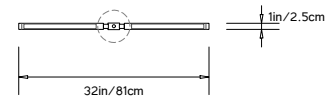

PRIS LINEAR PENDANT

Collection:

Pris

Design Year:

2016

Dimensions:

W 32in/81cm x D 1in/2.5cm x H 4in/10.2cm

Weight:

7lbs/3.1kg

Specifications:

Wattage: 19

Lumens: 1480 Total

Color Temperature: 2700K

Life Hours: 50,000

CRI: 95+

Internal TRIAC Dimmable Driver (120V)

Remote TRIAC Dimmable Driver (120/240V) or
Remote 0-10V Dimmable Driver (120-240V) upon
request

Suspension:

0.625in pipe and 5.5 in round canopy in matching
metal finish. Ships with 2ft/60cm long pipe to measure
on site. Longer pipe lengths available upon request.

Materials:

Solid Brass, Machined Aluminum, LED

Metal Finish Options:

Standard: Satin Brass, Polished Nickel

Upgrades: Brushed Nickel, Antique Brass,

Dark Bronze, Black Brass

Certifications:

Made in:

New York, USA

TOP