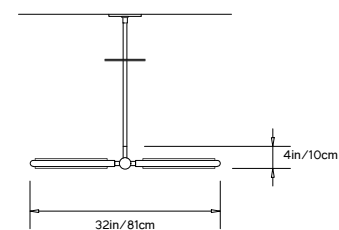

FRONT

* All fixtures are made to order. Please
contact our sales team if you have any
custom requests.