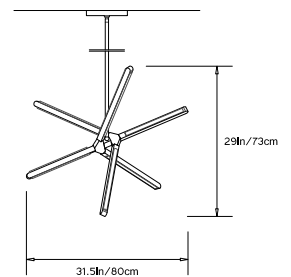

PRIS CRYSTAL

Collection:

Pris

Design Year:

2018

Dimensions:

W 31.5in/80cm x D 28.25in/72cm x H 29in/73cm

Weight:

10lbs/4.5kg

Specifications:

Wattage: 71

Lumens: 5472 Total

Color Temperature: 2700K

CRI: 95+

Life Hours: 50,000+

Internal TRIAC Dimmable Driver (120V)

* Remote TRIAC Dimmable Driver (120/240V) or remote 0-10V Dimmable LED Driver (120-240V) available upon request. For Lutron HomeWorks Home Automation Systems, please specify remote 0-10V Dimmable LED Driver.

Suspension:

Ships with 6ft/1.8m long stem and 8in/20.3cm canopy in matching metal finish. Stem can be cut on site. Longer stem lengths available upon request.

Materials:

Solid Brass, Machined Aluminum, LED

Metal Finish Options:

Standard: Satin Brass, Polished Nickel

Upgrades: Brushed Nickel, Polished Brass,

Antique Brass, Dark Bronze, Black Brass

* All fixtures are made to order. For finish options or custom requests, please contact our sales team.

Made in New York

SIDE