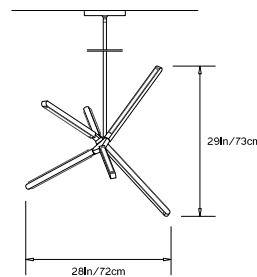

PRIS CRYSTAL

Collection:

Pris

Design Year:

2018

Dimensions:

W 31.5in/80cm x D 28.25in/72cm x H 29in/73cm

Weight:

10lbs/4.5kg

Specifications:

Wattage: 71

Lumens: 5472 Total

Color Temperature: 2700K

CRI: 95+

Life Hours: 50,000+

Internal TRIAC Dimmable Driver (120V)

* Remote TRIAC Dimmable Driver (120/240V) or remote 0-10V Dimmable LED Driver (120-240V) available upon request. For Lutron HomeWorks Home Automation Systems, please specify remote 0-10V Dimmable LED Driver.

Suspension:

Ships with 6ft/1.8m long stem and 8in/20.3cm canopy in matching metal finish. Stem can be cut on site. Longer stem lengths available upon request.

Materials:

Solid Brass, Machined Aluminum, LED

Metal Finish Options:

Standard: Satin Brass, Polished Nickel

Upgrades: Brushed Nickel, Polished Brass,

Antique Brass, Dark Bronze, Black Brass

* All fixtures are made to order. For finish options or custom requests, please contact our sales team.

Made in New York

FRONT