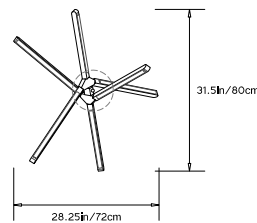

PRIS CRYSTAL

Collection:

Pris

Design Year:

2018

Dimensions:

W 31.5in/80cm x D 28.25in/72cm x H 29in/73cm

Weight:

10lbs/4.5kg

Specifications:

Wattage: 71

Lumens: 5472 Total

Color Temperature: 2700K

CRI: 95+

Life Hours: 50,000+

Internal TRIAC Dimmable Driver (120V)

* Remote TRIAC Dimmable Driver (120/240V) or remote 0-10V Dimmable LED Driver (120-240V) available upon request. For Lutron HomeWorks Home Automation Systems, please specify remote 0-10V Dimmable LED Driver.

Suspension:

Ships with 6ft/1.8m long stem and 8in/20.3cm canopy in matching metal finish. Stem can be cut on site. Longer stem lengths available upon request.

Materials:

Solid Brass, Machined Aluminum, LED

Metal Finish Options:

Standard: Satin Brass, Polished Nickel

Upgrades: Brushed Nickel, Polished Brass,

Antique Brass, Dark Bronze, Black Brass

* All fixtures are made to order. For finish options or custom requests, please contact our sales team.

Made in New York

TOP