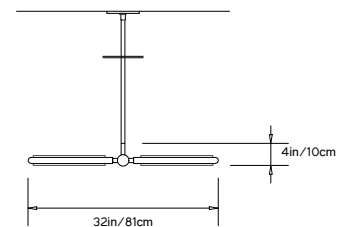

PRIS LINEAR PENDANT

Collection:

Pris

Design Year:

2016

Dimensions:

W 32in/81cm x D 1in/2.5cm x H 4in/10.2cm

Weight:

7lbs/3.1kg

Specifications:

Wattage: 19

Lumens: 1480 Total

Color Temperature: 2700K

Life Hours: 50,000

CRI: 95+

Internal TRIAC Dimmable Driver (120V)

* Remote TRIAC Dimmable Driver (120/240V) or Remote 0-10V Dimmable Driver (120-240V) upon request

Suspension:

Ships with 2ft/60cm long stem and 5.5in/14cm canopy in matching metal finish. Stem can be adjusted on site. Longer stem lengths available upon request.

Materials:

Solid Brass, Machined Aluminum, LED

Metal Finish Options:

Standard: Satin Brass, Polished Nickel

Upgrades: Brushed Nickel, Polished Brass, Antique Brass, Dark Bronze, Black Brass

* All fixtures are made to order. For finish options or custom requests, please contact our sales team.

Made in New York

FRONT