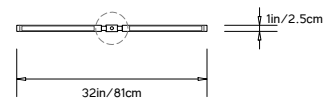

PRIS LINEAR PENDANT

Collection:

Pris

Design Year:

2016

Dimensions:

W 32in/81cm x D 1in/2.5cm x H 4in/10.2cm

Weight:

7lbs/3.1kg

Specifications:

Wattage: 19

Lumens: 1480 Total

Color Temperature: 2700K

Life Hours: 50,000

CRI: 95+

Internal TRIAC Dimmable Driver (120V)

* Remote TRIAC Dimmable Driver (120/240V) or Remote 0-10V Dimmable Driver (120-240V) upon request

Suspension:

Ships with 2ft/60cm long stem and 5.5in/14cm canopy in matching metal finish. Stem can be adjusted on site. Longer stem lengths available upon request.

Materials:

Solid Brass, Machined Aluminum, LED

Metal Finish Options:

Standard: Satin Brass, Polished Nickel

Upgrades: Brushed Nickel, Polished Brass, Antique Brass, Dark Bronze, Black Brass

* All fixtures are made to order. For finish options or custom requests, please contact our sales team.

Made in New York

TOP