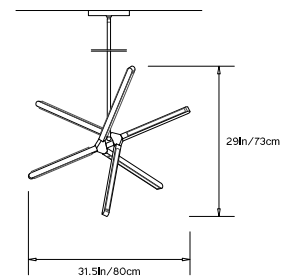

PRIS CRYSTAL

Collection:

Pris

Design Year:

2018

Dimensions:

W 31.5in/80cm x D 28.25in/72cm x H 29in/73cm

Weight:

10lbs/4.5kg

Specifications:

Wattage: 71

Lumens: 5472 Total

Color Temperature: 2700K

CRI: 95+

Life Hours: 50,000+

Internal TRIAC Dimmable Driver (120V)

* Remote TRIAC Dimmable Driver (120/240V) or Remote 0-10V Dimmable Driver (120-240V) upon request

Suspension:

Ships with 6ft/1.8m long stem and 8in/20.3cm canopy in matching metal finish. Stem can be cut on site. Longer stem lengths available upon request.

Materials:

Solid Brass, Machined Aluminum, LED

Metal Finish Options:

Standard: Satin Brass, Polished Nickel

Upgrades: Brushed Nickel, Polished Brass, Antique Brass, Dark Bronze, Black Brass

* All fixtures are made to order. For finish options or custom requests, please contact our sales team.

Made in New York

SIDE