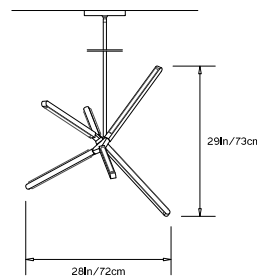

PRIS CRYSTAL

Collection:

Pris

Design Year:

2018

Dimensions:

W 31.5in/80cm x D 28.25in/72cm x H 29in/73cm

Weight:

10lbs/4.5kg

Specifications:

Wattage: 71

Lumens: 5472 Total

Color Temperature: 2700K

CRI: 95+

Life Hours: 50,000+

Internal TRIAC Dimmable Driver (120V)

* Remote TRIAC Dimmable Driver (120/240V) or Remote 0-10V Dimmable Driver (120-240V) upon request

Suspension:

Ships with 6ft/1.8m long stem and 8in/20.3cm canopy in matching metal finish. Stem can be cut on site. Longer stem lengths available upon request.

Materials:

Solid Brass, Machined Aluminum, LED

Metal Finish Options:

Standard: Satin Brass, Polished Nickel

Upgrades: Brushed Nickel, Polished Brass, Antique Brass, Dark Bronze, Black Brass

* All fixtures are made to order. For finish options or custom requests, please contact our sales team.

Made in New York

FRONT