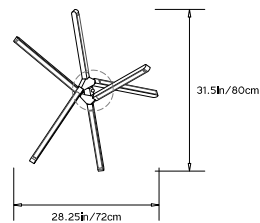

PRIS CRYSTAL

Collection:

Pris

Design Year:

2018

Dimensions:

W 31.5in/80cm x D 28.25in/72cm x H 29in/73cm

Weight:

10lbs/4.5kg

Specifications:

Wattage: 71

Lumens: 5472 Total

Color Temperature: 2700K

CRI: 95+

Life Hours: 50,000+

Internal TRIAC Dimmable Driver (120V)

* Remote TRIAC Dimmable Driver (120/240V) or Remote 0-10V Dimmable Driver (120-240V) upon request

Suspension:

Ships with 6ft/1.8m long stem and 8in/20.3cm canopy in matching metal finish. Stem can be cut on site. Longer stem lengths available upon request.

Materials:

Solid Brass, Machined Aluminum, LED

Metal Finish Options:

Standard: Satin Brass, Polished Nickel

Upgrades: Brushed Nickel, Polished Brass, Antique Brass, Dark Bronze, Black Brass

* All fixtures are made to order. For finish options or custom requests, please contact our sales team.

Made in New York

TOP