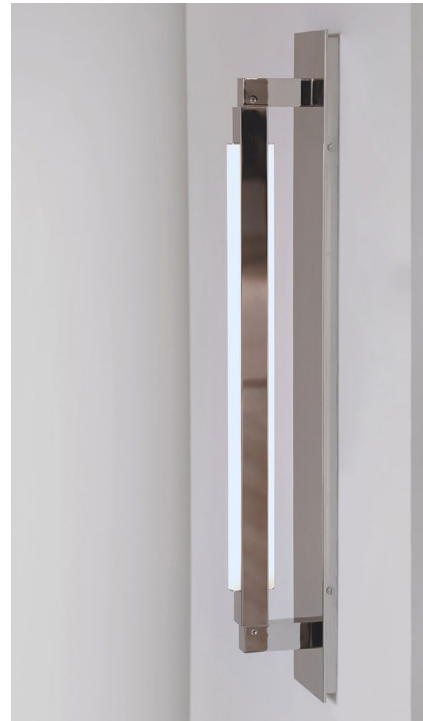

PRIS BAR SCONCE

Collection:

Pris

Design Year:

2018

Dimensions:

W 3.5in/8.9cm x D 3.75in/9.5cm x H 24in/61cm

Weight:

* Remote 0-10V Dimmable Driver (120-240V)
upon request

Mounting:

3.5in/8.9cm W x 24in/61cm L mounting plate
in matching metal finish. Requires single gang
junction box in orientation of fixture.

Materials:

Solid Brass, Machined Aluminum, LED

Metal Finish Options:

Standard: Satin Brass, Polished Nickel

Upgrades: Brushed Nickel, Polished Brass,

Antique Brass, Dark Bronze, Black Brass

* All fixtures are made to order. For finish options
or custom requests, please contact our sales team.

Made in New York

Pris Bar Sconce pictured with Polished
Nickel metal finish