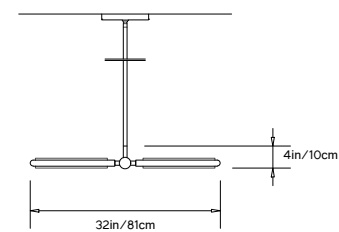

PRIS LINEAR PENDANT

Collection:

Pris

Design Year:

2016

Dimensions:

L 32in/81cm x W 1in/2.5cm x H 4in/10.2cm

Weight:

7lbs/3.1kg

120/240 V LED Illumination:

Wattage: 19

Lumens: 1350 Total

Color Temperature: 2700K

Life Hours: 50,000

CRI: 95+

Driver:

120V: Internal TRIAC Dimmable

Remote TRIAC or 0-10V Dimmable

240V: Remote 0-10V Dimmable

Suspension:

0.625in pipe and 8in round canopy in matching metal finish. Ships with 2ft/60cm long pipe to measure on site.

Longer pipe lengths available upon request.

Materials:

Solid Brass, Machined Aluminum, LED

Metal Finish Options:

Standard: Satin Brass

Upgrades: Polished Nickel, Antique Brass, Dark Bronze, Black Brass

Certifications:

UL, cUL, CE

Made in:

New York, USA

FRONT