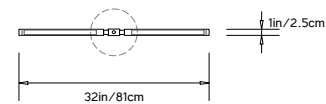

PRIS LINEAR PENDANT

Collection:

Pris

Design Year:

2016

Dimensions:

L 32in/81cm x W 1in/2.5cm x H 4in/10.2cm

Weight:

7lbs/3.1kg

120/240 V LED Illumination:

Wattage: 19

Lumens: 1350 Total

Color Temperature: 2700K

Life Hours: 50,000

CRI: 95+

Driver:

120V: Internal TRIAC Dimmable

Remote TRIAC or 0-10V Dimmable

240V: Remote 0-10V Dimmable

Suspension:

0.625in pipe and 8in round canopy in matching metal finish. Ships with 2ft/60cm long pipe to measure on site.

Longer pipe lengths available upon request.

Materials:

Solid Brass, Machined Aluminum, LED

Metal Finish Options:

Standard: Satin Brass

Upgrades: Polished Nickel, Antique Brass, Dark Bronze, Black Brass

Certifications:

UL, cUL, CE

Made in:

New York, USA

TOP