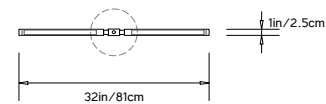

PRIS LINEAR PENDANT

Collection:

Pris

Design Year:

2016

Dimensions:

W 32in/81cm x D 1in/2.5cm x H 4in/10.2cm

Weight:

7lbs/3.1kg

120/240 V LED Illumination:

Wattage: 19

Lumens: 1350 Total

Color Temperature: 2700K

Life Hours: 50,000

CRI: 95+

Driver:

120V: Internal TRIAC Dimmable

Remote TRIAC or 0-10V Dimmable

240V: Remote 0-10V Dimmable

Suspension:

0.625in pipe and 8in round canopy in matching metal finish. Ships with 2ft/60cm long pipe to measure on site.

Longer pipe lengths available upon request.

Materials:

Solid Brass, Machined Aluminum, LED

Metal Finish Options:

Standard: Satin Brass

Upgrades: Polished Nickel, Antique Brass, Dark Bronze, Black Brass

Certifications:

UL, cUL, CE

Made in:

New York, USA

TOP