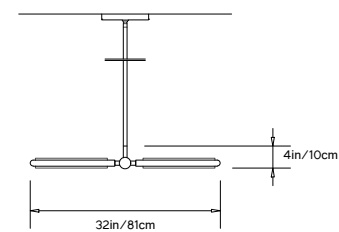

PRIS LINEAR PENDANT

Collection:

Pris

Design Year:

2016

Dimensions:

W 32in/81cm x D 1in/2.5cm x H 4in/10.2cm

Weight:

7lbs/3.1kg

120/240 V LED Illumination:

Wattage: 19

Lumens: 1350 Total

Color Temperature: 2700K

Life Hours: 50,000

CRI: 95+

Driver:

120V: Internal TRIAC Dimmable

Remote TRIAC or 0-10V Dimmable

240V: Remote 0-10V Dimmable

Suspension:

0.625in pipe and 8in round canopy in matching metal finish. Ships with 2ft/60cm long pipe to measure on site.

Longer pipe lengths available upon request.

Materials:

Solid Brass, Machined Aluminum, LED

Metal Finish Options:

Standard: Satin Brass

Upgrades: Polished Nickel, Antique Brass, Dark Bronze, Black Brass

Certifications:

UL, cUL, CE

Made in:

New York, USA

FRONT