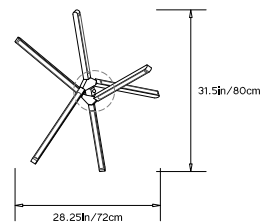

PRIS CRYSTAL

Collection:
Pris

Design Year:
2018

Dimensions:
L 31.5in/80cm x W 28.25in/72cm x H 29in/73cm

Weight:
10lbs/ 4.5kg

Illumination (120/240 V LED):
 Wattage: 71
 Lumens: 6,270 Total
 Color Temperature: 2700K
 CRI: 95+
 Life Hours: 50,000+

Driver:
 120V: Internal TRIAC Dimmable
 Remote TRIAC or 0-10V Dimmable
 240V: Remote 0-10V Dimmable

Suspension:
 0.625in pipe and 8in round canopy in matching metal finish. Ships with 2ft/60cm long pipe to measure on site. Longer pipe lengths available upon request.

TOP

FRONT

SIDE