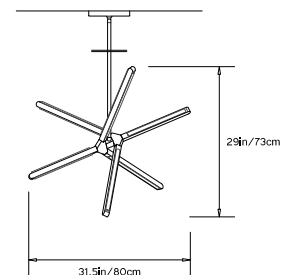

PRIS CRYSTAL

Collection:
Pris

Design Year:
2018

Dimensions:
L 31.5in/80cm x W 28.25in/72cm x H 29in/73cm

Weight:
10lbs/ 4.5kg

Illumination (120/240 V LED):
 Wattage: 71
 Lumens: 6,270 Total
 Color Temperature: 2700K
 CRI: 95+
 Life Hours: 50,000+

Driver:
 120V: Internal TRIAC Dimmable
 Remote TRIAC or 0-10V Dimmable
 240V: Remote 0-10V Dimmable

Suspension:
 0.625in pipe and 8in round canopy in matching metal finish. Ships with 2ft/60cm long pipe to measure on site. Longer pipe lengths available upon request.

TOP

FRONT

SIDE