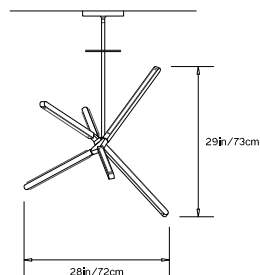

PRIS CRYSTAL

Collection:
Pris

Design Year:
2018

Dimensions:
L 31.5in/80cm x W 28.25in/72cm x H 29in/73cm

Weight:
10lbs/ 4.5kg

Illumination (120/240 V LED):
 Wattage: 71
 Lumens: 6,270 Total
 Color Temperature: 2700K
 CRI: 95+
 Life Hours: 50,000+

Driver:
 120V: Internal TRIAC Dimmable
 Remote TRIAC or 0-10V Dimmable
 240V: Remote 0-10V Dimmable

Suspension:
 0.625in pipe and 8in round canopy in matching metal finish. Ships with 2ft/60cm long pipe to measure on site. Longer pipe lengths available upon request.

TOP

FRONT

SIDE