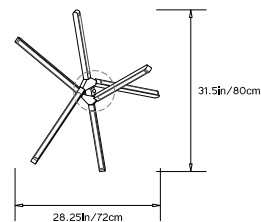

PRIS CRYSTAL

Collection:
Pris

Design Year:
2018

Dimensions:
W 31.5in/80cm x D 28.25in/72cm x H 29in/73cm

Weight:
10lbs/4.5kg

Illumination (120/240 V LED):
 Wattage: 71
 Lumens: 4980 Total
 Color Temperature: 2700K
 CRI: 95+
 Life Hours: 50,000+

Driver:
 120V: Internal TRIAC Dimmable
 Remote TRIAC or 0-10V Dimmable
 240V: Remote 0-10V Dimmable

Suspension:
 0.625in pipe and 8in round canopy in matching metal finish. Ships with 2ft/60cm long pipe to measure on site. Longer pipe lengths available upon request.

TOP

FRONT

SIDE