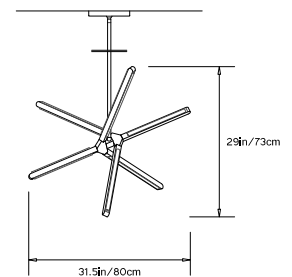

PRIS CRYSTAL

Collection:
Pris

Design Year:
2018

Dimensions:
W 31.5in/80cm x D 28.25in/72cm x H 29in/73cm

Weight:
10lbs/4.5kg

Illumination (120/240 V LED):
 Wattage: 71
 Lumens: 4980 Total
 Color Temperature: 2700K
 CRI: 95+
 Life Hours: 50,000+

Driver:
 120V: Internal TRIAC Dimmable
 Remote TRIAC or 0-10V Dimmable
 240V: Remote 0-10V Dimmable

Suspension:
 0.625in pipe and 8in round canopy in matching metal finish. Ships with 2ft/60cm long pipe to measure on site. Longer pipe lengths available upon request.

TOP

FRONT

SIDE