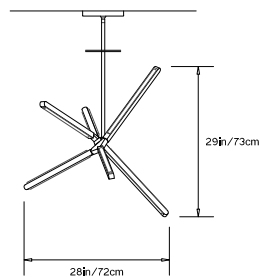

PRIS CRYSTAL

Collection:
Pris

Design Year:
2018

Dimensions:
W 31.5in/80cm x D 28.25in/72cm x H 29in/73cm

Weight:
10lbs/4.5kg

Illumination (120/240 V LED):
 Wattage: 71
 Lumens: 4980 Total
 Color Temperature: 2700K
 CRI: 95+
 Life Hours: 50,000+

Driver:
 120V: Internal TRIAC Dimmable
 Remote TRIAC or 0-10V Dimmable
 240V: Remote 0-10V Dimmable

Suspension:
 0.625in pipe and 8in round canopy in matching metal finish. Ships with 2ft/60cm long pipe to measure on site. Longer pipe lengths available upon request.

TOP

FRONT

SIDE