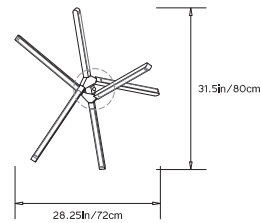

PRIS CRYSTAL

Collection:
Pris

Design Year:
2018

Dimensions:
L 31.5in/80cm x W 28.25in/72cm x H 29in/73cm

Weight:
10lbs/ 4.5kg

Illumination (120/240 V LED):
 Wattage: 71
 Lumens: 4980 Total
 Color Temperature: 2700K
 CRI: 95+
 Life Hours: 50,000+

Driver:
 120V: Internal TRIAC Dimmable
 Remote TRIAC or 0-10V Dimmable
 240V: Remote 0-10V Dimmable

Suspension:
 0.625in pipe and 8in round canopy in matching metal finish. Ships with 2ft/60cm long pipe to measure on site. Longer pipe lengths available upon request.

TOP

FRONT

SIDE