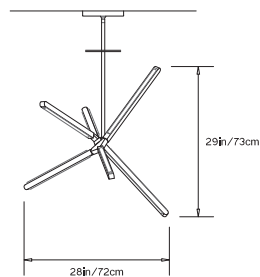

PRIS CRYSTAL

Collection:
Pris

Design Year:
2018

Dimensions:
L 31.5in/80cm x W 28.25in/72cm x H 29in/73cm

Weight:
10lbs/ 4.5kg

Illumination (120/240 V LED):
 Wattage: 71
 Lumens: 4980 Total
 Color Temperature: 2700K
 CRI: 95+
 Life Hours: 50,000+

Driver:
 120V: Internal TRIAC Dimmable
 Remote TRIAC or 0-10V Dimmable
 240V: Remote 0-10V Dimmable

Suspension:
 0.625in pipe and 8in round canopy in matching metal finish. Ships with 2ft/60cm long pipe to measure on site. Longer pipe lengths available upon request.

TOP

FRONT

SIDE