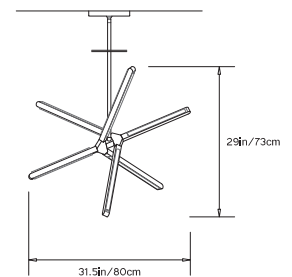

PRIS CRYSTAL

Collection:
Pris

Design Year:
2018

Dimensions:
L 31.5in/80cm x W 28.25in/72cm x H 29in/73cm

Weight:
10lbs/ 4.5kg

Illumination (120/240 V LED):
 Wattage: 71
 Lumens: 4980 Total
 Color Temperature: 2700K
 CRI: 95+
 Life Hours: 50,000+

Driver:
 120V: Internal TRIAC Dimmable
 Remote TRIAC or 0-10V Dimmable
 240V: Remote 0-10V Dimmable

Suspension:
 0.625in pipe and 8in round canopy in matching metal finish. Ships with 2ft/60cm long pipe to measure on site. Longer pipe lengths available upon request.

TOP

FRONT

SIDE