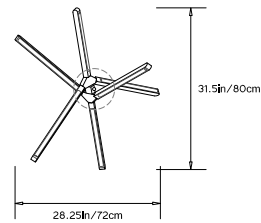

PRIS CRYSTAL

Collection:
Pris

Design Year:
2018

Dimensions:
L 31.5in/80cm x W 28.25in/72cm x H 29in/73cm

Weight:
10lbs/ 4.5kg

Illumination (120/240 V LED):
 Wattage: 71
 Lumens: 6,270 Total
 Color Temperature: 2700K
 CRI: 95+
 Life Hours: 50,000+

Driver:
 120V: Internal TRIAC Dimmable
 Remote TRIAC or 0-10V Dimmable
 240V: Remote 0-10V Dimmable

Suspension:
 0.625in pipe and 8in round canopy in matching metal finish. Ships with 2ft/60cm long pipe to measure on site. Longer pipe lengths available upon request.

TOP

FRONT

SIDE