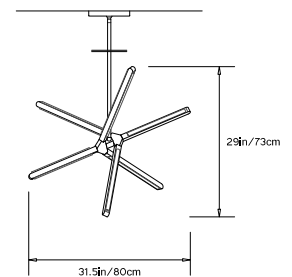

PRIS CRYSTAL

Collection:
Pris

Design Year:
2018

Dimensions:
L 31.5in/80cm x W 28.25in/72cm x H 29in/73cm

Weight:
10lbs/ 4.5kg

Illumination (120/240 V LED):
 Wattage: 71
 Lumens: 6,270 Total
 Color Temperature: 2700K
 CRI: 95+
 Life Hours: 50,000+

Driver:
 120V: Internal TRIAC Dimmable
 Remote TRIAC or 0-10V Dimmable
 240V: Remote 0-10V Dimmable

Suspension:
 0.625in pipe and 8in round canopy in matching metal finish. Ships with 2ft/60cm long pipe to measure on site. Longer pipe lengths available upon request.

TOP

FRONT

SIDE