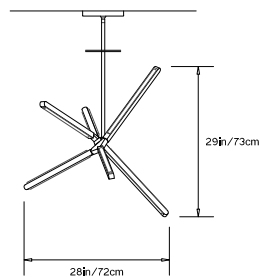

PRIS CRYSTAL

Collection:
Pris

Design Year:
2018

Dimensions:
L 31.5in/80cm x W 28.25in/72cm x H 29in/73cm

Weight:
10lbs/ 4.5kg

Illumination (120/240 V LED):
 Wattage: 71
 Lumens: 6,270 Total
 Color Temperature: 2700K
 CRI: 95+
 Life Hours: 50,000+

Driver:
 120V: Internal TRIAC Dimmable
 Remote TRIAC or 0-10V Dimmable
 240V: Remote 0-10V Dimmable

Suspension:
 0.625in pipe and 8in round canopy in matching metal finish. Ships with 2ft/60cm long pipe to measure on site. Longer pipe lengths available upon request.

TOP

FRONT

SIDE