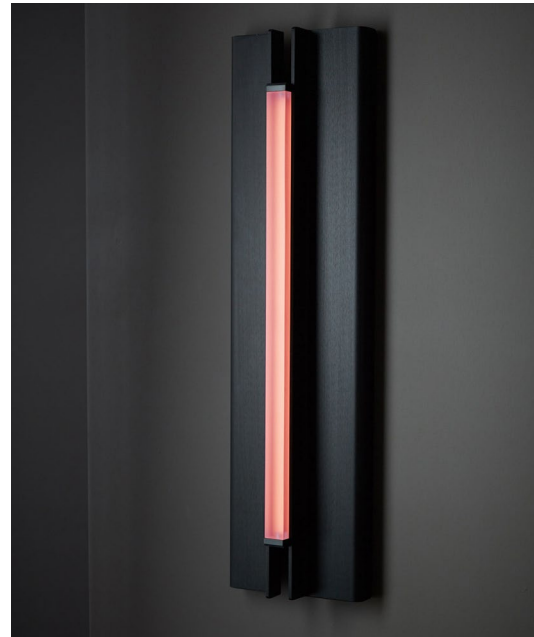

GLOW 02 SCONCE

Collection:

Beam and Glow

Design Year:

2018

Dimensions:

W 7in/18cm x D 3in/8cm x H 26in/66cm

Weight:

7.5lbs/3.4kg

Specifications:

Wattage: 12

Lumens: 800

Color Temperature: 2400K

Life Hours: 50,000

CRI: 95

Local TRIAC Dimmable Driver (120V)

Remote 0-10V Dimmable Driver (240V)

Mounting:

Wall or Flush-Mount. Requires single gang junction box in orientation of fixture.

Materials:

Aluminum, LED, Chromatic Resin Lens

Metal Finish Options:

Anodized: Silver, Black, Light Gold

Hand-Stained: Lilac, Green

Lens Color Options:

Amber, Rose, Frosted

* All fixtures are made to order. For finish options or custom requests, please contact our sales team.

Made in New York

Glow 02 Sconce pictured with Anodized Black metal finish and Rose lens